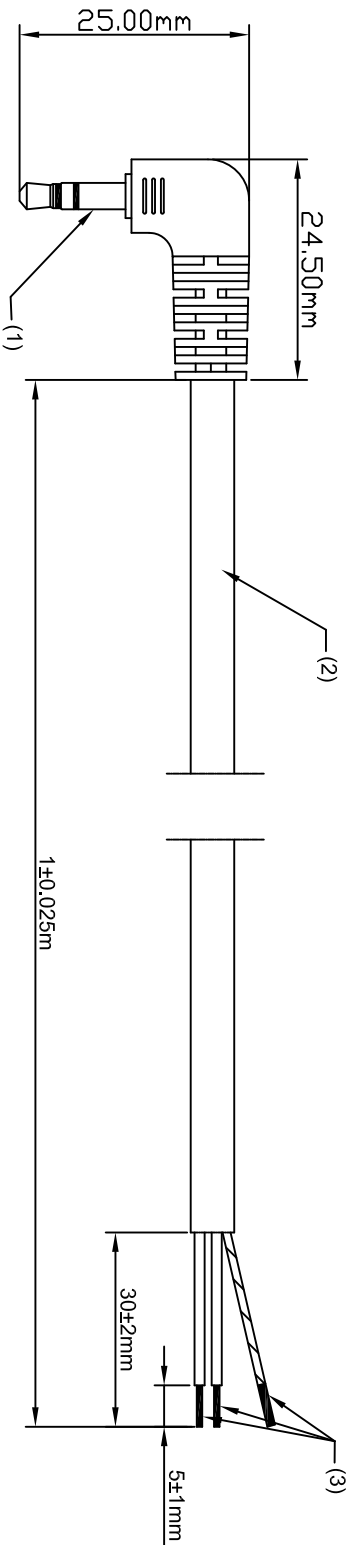

A

B

C

D

E

F

G

3

2

1

TITLE
3.5mm Right Angle Stereo Plug TO Open End (Gold Type), Black, 1m

DWG. NO.
WI-RD-DWG-SS-AUDL73-1m

MODEL NO.
AUDL73-1m
(1219380)

SCALE

UNLESS OTHERWISE SPECIFIED:
DIMENSIONS ARE IN MM
TOLERANCES
DIMENSIONS : .XX = ±0.10
X = ±0.2
ANGULAR : ±0.5°

ISSUE DATE

02-06-2003

ISSUE NO.

01

ANGULAR : ±0.5°

A

B

C