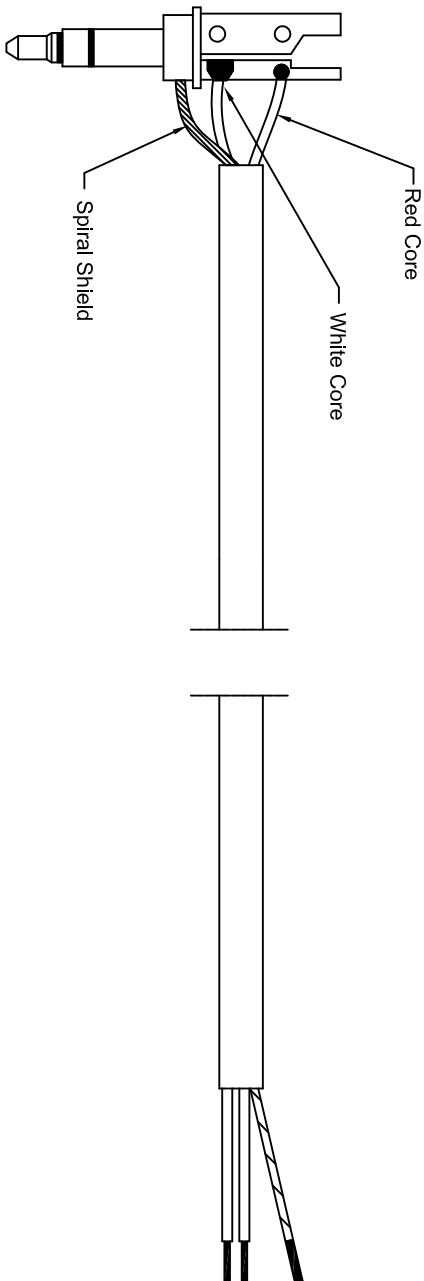

2

1

TITLE
3.5mm Right Angle Stereo Plug TO Open End (Gold Type), Black, 1m

DWG. NO.
WI-RD-DWG-SS-AUDL73-1m

MODEL NO.
AUDL73-1m
(1219380)

SCALE

UNLESS OTHERWISE SPECIFIED:
DIMENSIONS ARE IN MM
TOLERANCES
DIMENSIONS : .XX = ±0.10
X = ±0.2
ANGULAR : ±0.5°

ISSUE DATE

02-06-2003

ISSUE NO.

01

ANGULAR : ±0.5°

A

B

C