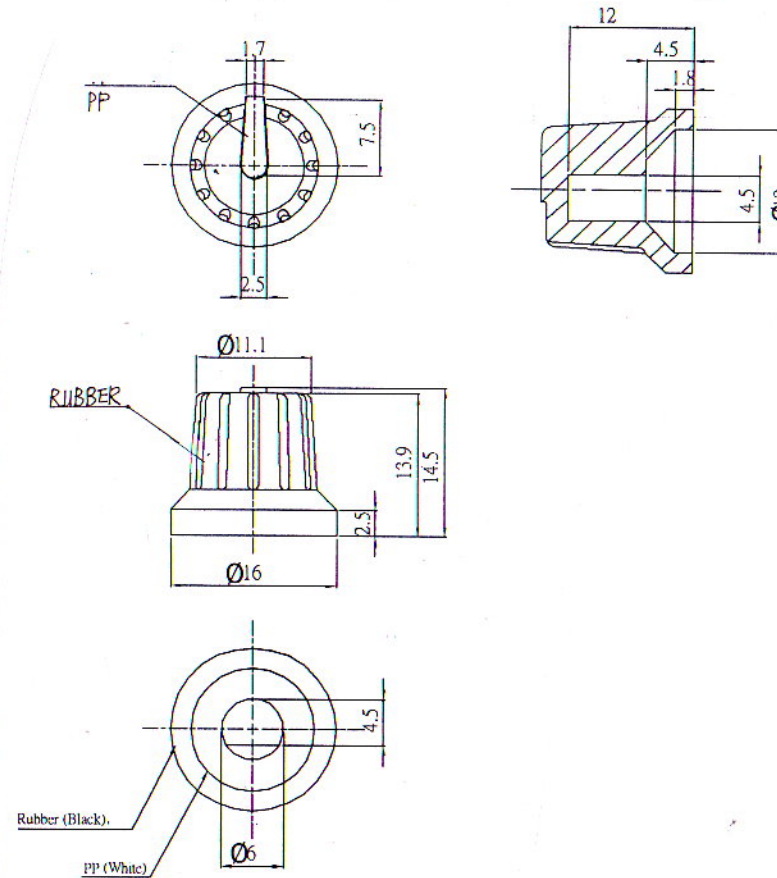

P/N	COLOUR	SHAFT
CR-BA-1C6-T18	RED	T18
CR-BA-2C6-T18	YELLOW	T18
CR-BA-3C6-T18	BLUE	T18
CR-BA-4C6-T18	GREEN	T18
CR-BA-7C6-T18	WHITE	T18
CR-BA-1C6-180D	RED	6.0mm D SHAFT
CR-BA-2C6-180D	YELLOW	6.0mm D SHAFT
CR-BA-3C6-180D	BLUE	6.0mm D SHAFT
CR-BA-4C6-180D	GREEN	6.0mm D SHAFT
CR-BA-7C6-180D	WHITE	6.0mm D SHAFT
CR-BAB-6-D	NO LINE	6.0mm D SHAFT

CR-BA-1C6-T18

CR-BA-3C6-T18

CR-BA-4C6-180D

CR-BA-7C6-180D

CR-BAB-6-D

嘉信旋鈕股份有限公司
 CHIA SHIN KNOBS CO., LTD.
 351, YUNGHO ROAD,
 CHUNGHO CITY,
 TAIPEI HSIEN,
 TEL:(02)2225-1216~7
 FAX:(02)2222-7312

Material: PLASTIC
 Tolerance: +/-0.20
 Unit : mm