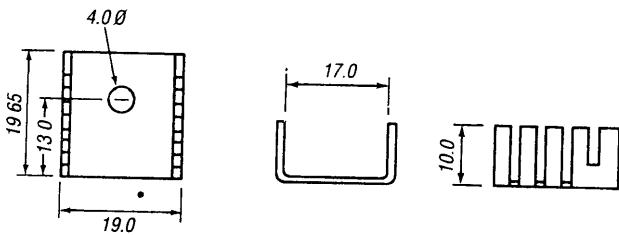

# PRESSED ALUMINIUM - LOUVRE SINKS

LS205

T0220

30°C/W

DEVICE MAY BE FIXED WITH SCREW OR CLIP (SEE CLIP 04) 

LS210

T0220

35°C/W

LS220

T0220, T0218, T03P  
AND MOST PLASTIC PACKAGED DEVICES

17°C/W

DEVICE MAY BE FIXED WITH SCREW OR CLIP (SEE CLIP 04) 