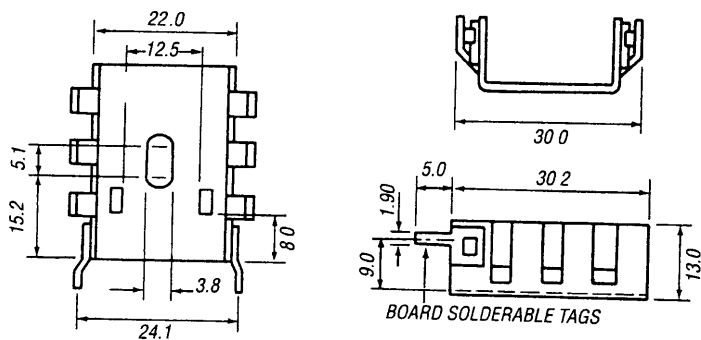

# PRESSED ALUMINIUM - LOUVRE SINKS

LS205

T0220

30°C/W

DEVICE MAY BE FIXED WITH SCREW OR CLIP (SEE CLIP 04) 

LS210

T0220

35°C/W

LS220

T0220, T0218, T03P  
AND MOST PLASTIC PACKAGED DEVICES

17°C/W

DEVICE MAY BE FIXED WITH SCREW OR CLIP (SEE CLIP 04) 