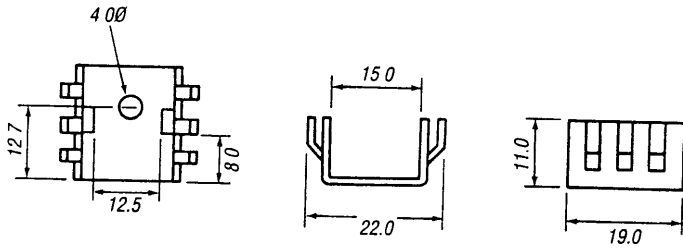

# PRESSED ALUMINIUM - LOUVRE SINKS

LS205

T0220

30°C/W

DEVICE MAY BE FIXED WITH SCREW OR CLIP (SEE CLIP 04) 

LS210

T0220

35°C/W

LS220

T0220, T0218, T03P  
AND MOST PLASTIC PACKAGED DEVICES

17°C/W

DEVICE MAY BE FIXED WITH SCREW OR CLIP (SEE CLIP 04) 