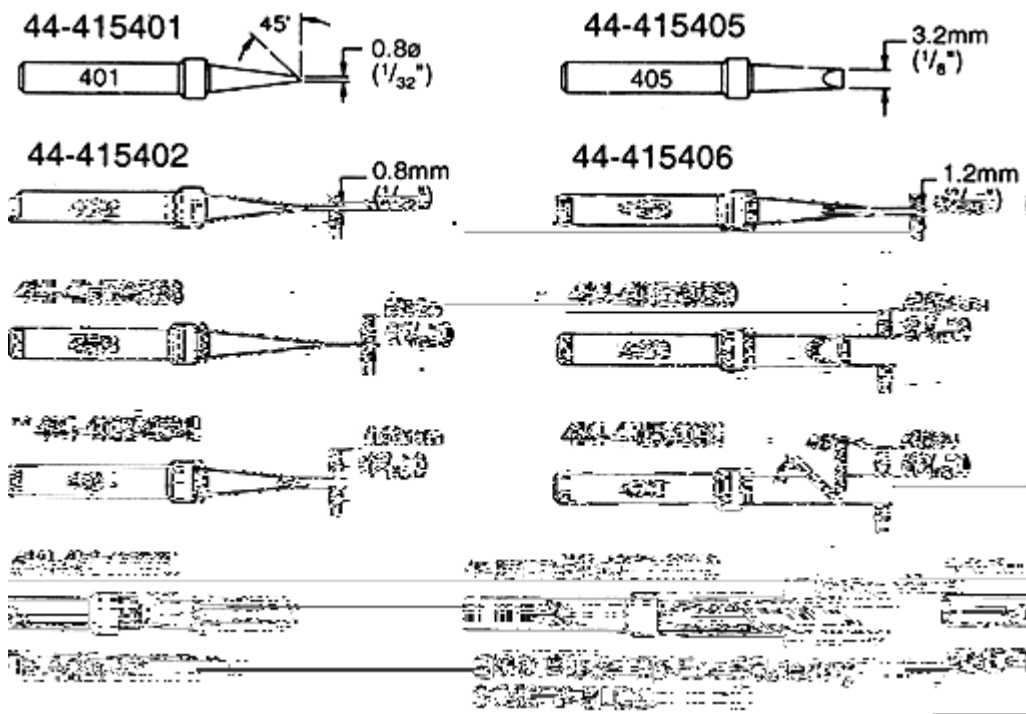

STANDARD SOLDERING TIPS