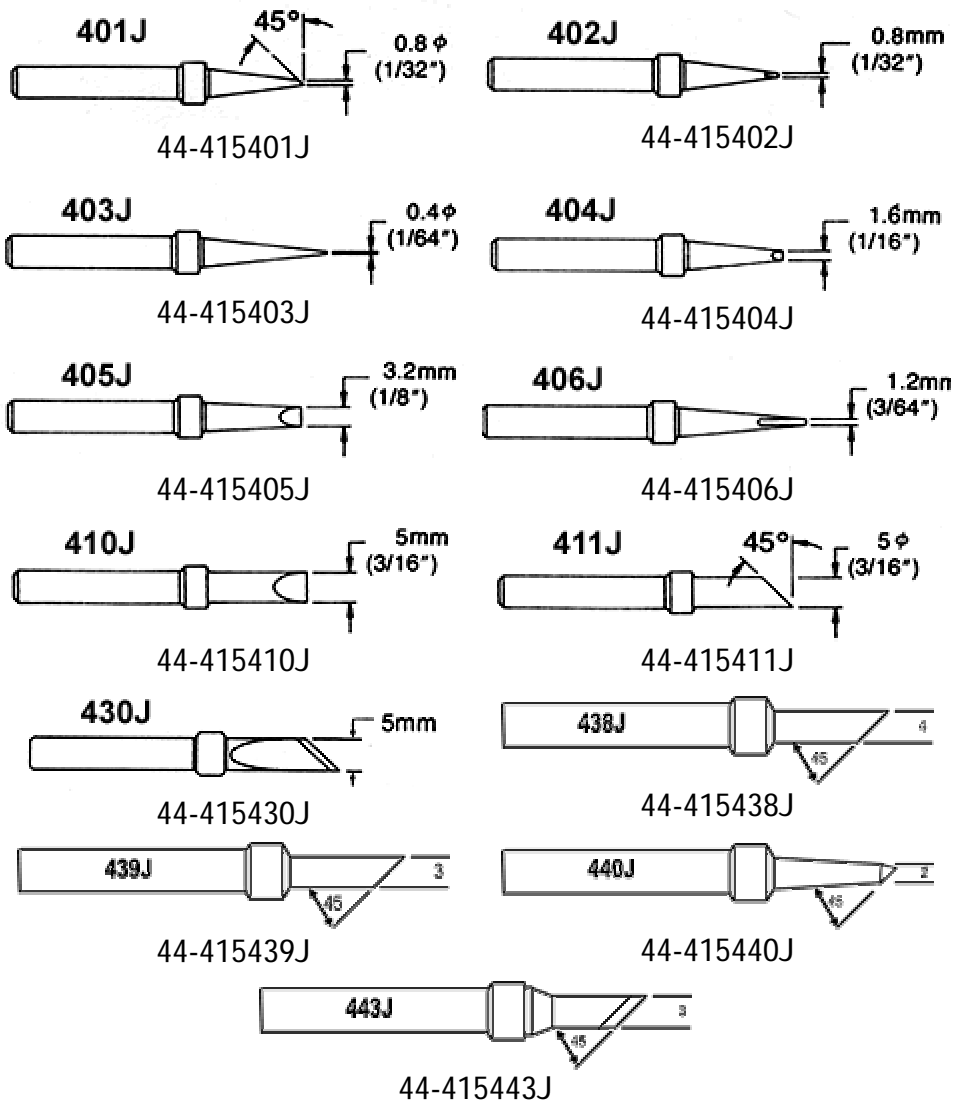

# TIP CHART FOR LEAD FREE SOLDER/DESOLDER STATION LF-8000

## LEAD FREE SOLDERING TIPS (PREMIUM)