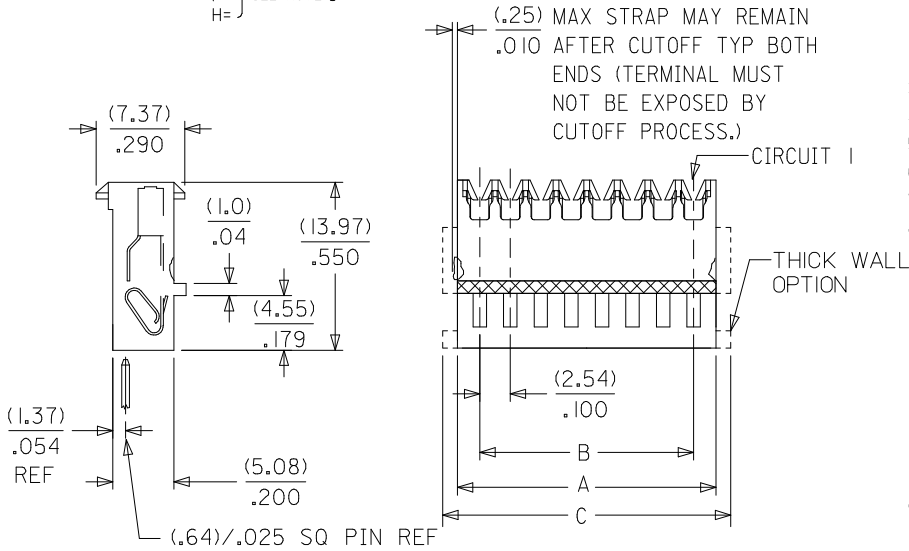

PLATING

SEE NOTE 5

SEE NOTE 8

NOTES

- MATERIAL: UNFILLED NYLON, UL94V-2, MOLDED MATERIAL (CLEAR)
- FINISH:
 - (102) OVERALL TIN: (0.00508)/(0.00200 MIN OVER (0.00254)/(0.00100 MIN COPPER.
 - (208) SELECT GOLD: (0.00038)/(0.00015 MIN, * SELECT TIN: (0.00254)/(0.00100 MIN, OVERALL NICKEL UNDERPLATE: (0.00127)/(0.00050 MIN.
 - (228) SELECT GOLD: (0.00076)/(0.00030 MIN, * SELECT TIN: (0.00254)/(0.00100 MIN, OVERALL NICKEL UNDERPLATE: (0.00127)/(0.00050 MIN.
 - (501) OVERALL GOLD: (0.00051)/(0.00020 MIN OVER (0.00076)/(0.00030 MIN NICKEL
 - (502) OVERALL GOLD: (0.00051)/(0.00020 MIN OVER (0.00127)/(0.00050 MIN NICKEL.
 - (503) OVERALL GOLD: (0.00076)/(0.00030 MIN OVER (0.00127)/(0.00050 MIN NICKEL.
 - (P909) OVERALL TIN: (0.00254)/(0.00100 MIN. *THE PRIMARY SHIPPING CARTON WILL BE LABELED COMPLIANT TO RoHS DIRECTIVE 2002/95/EC AND ELV ANNEX II OF DIRECTIVE 2000/53/EC*. CARTONS WITHOUT THIS LABEL MAY CONTAIN PRODUCT WITH TIN/LEAD PLATINGS.
- PRODUCT SPECIFICATION: PS-7720-001
- PACKAGING: BULK PK-7720-001 SEE CHART
- THESE HOUSINGS ARE FOR USE WITH SINGLE 22 AWG WIRE TERMINATION ONLY
- COLOR STRIPE TO RUN LENGTH OF RIB AS SHOWN (SEE CHART FOR COLOR)
- SEE APPLICATION SPEC SMES-7720-0002 FOR ADDITIONAL INFORMATION.
- WIRE SPECIFICATIONS: SEE SMES-7720-0002 (INSUL. DIA (1.52)/(0.060 MAX)
 - SLOT SIZE A FOR USE WITH: 26 AWG SOLID, STRANDED TINNED
 - SLOT SIZE H FOR USE WITH: 28 AWG SOLID, STRANDED TINNED, AND STRANDED TOPCOAT
 - SLOT SIZE F FOR USE WITH: 24 AWG SOLID, STRANDED TINNED, AND STRANDED TOPCOAT
 - SLOT SIZE E FOR USE WITH: 22 AWG STRANDED TINNED
- THIS PART CONFORMS TO CLASS B REQUIREMENTS OF COSMETIC SPECIFICATION PS-45499-002.