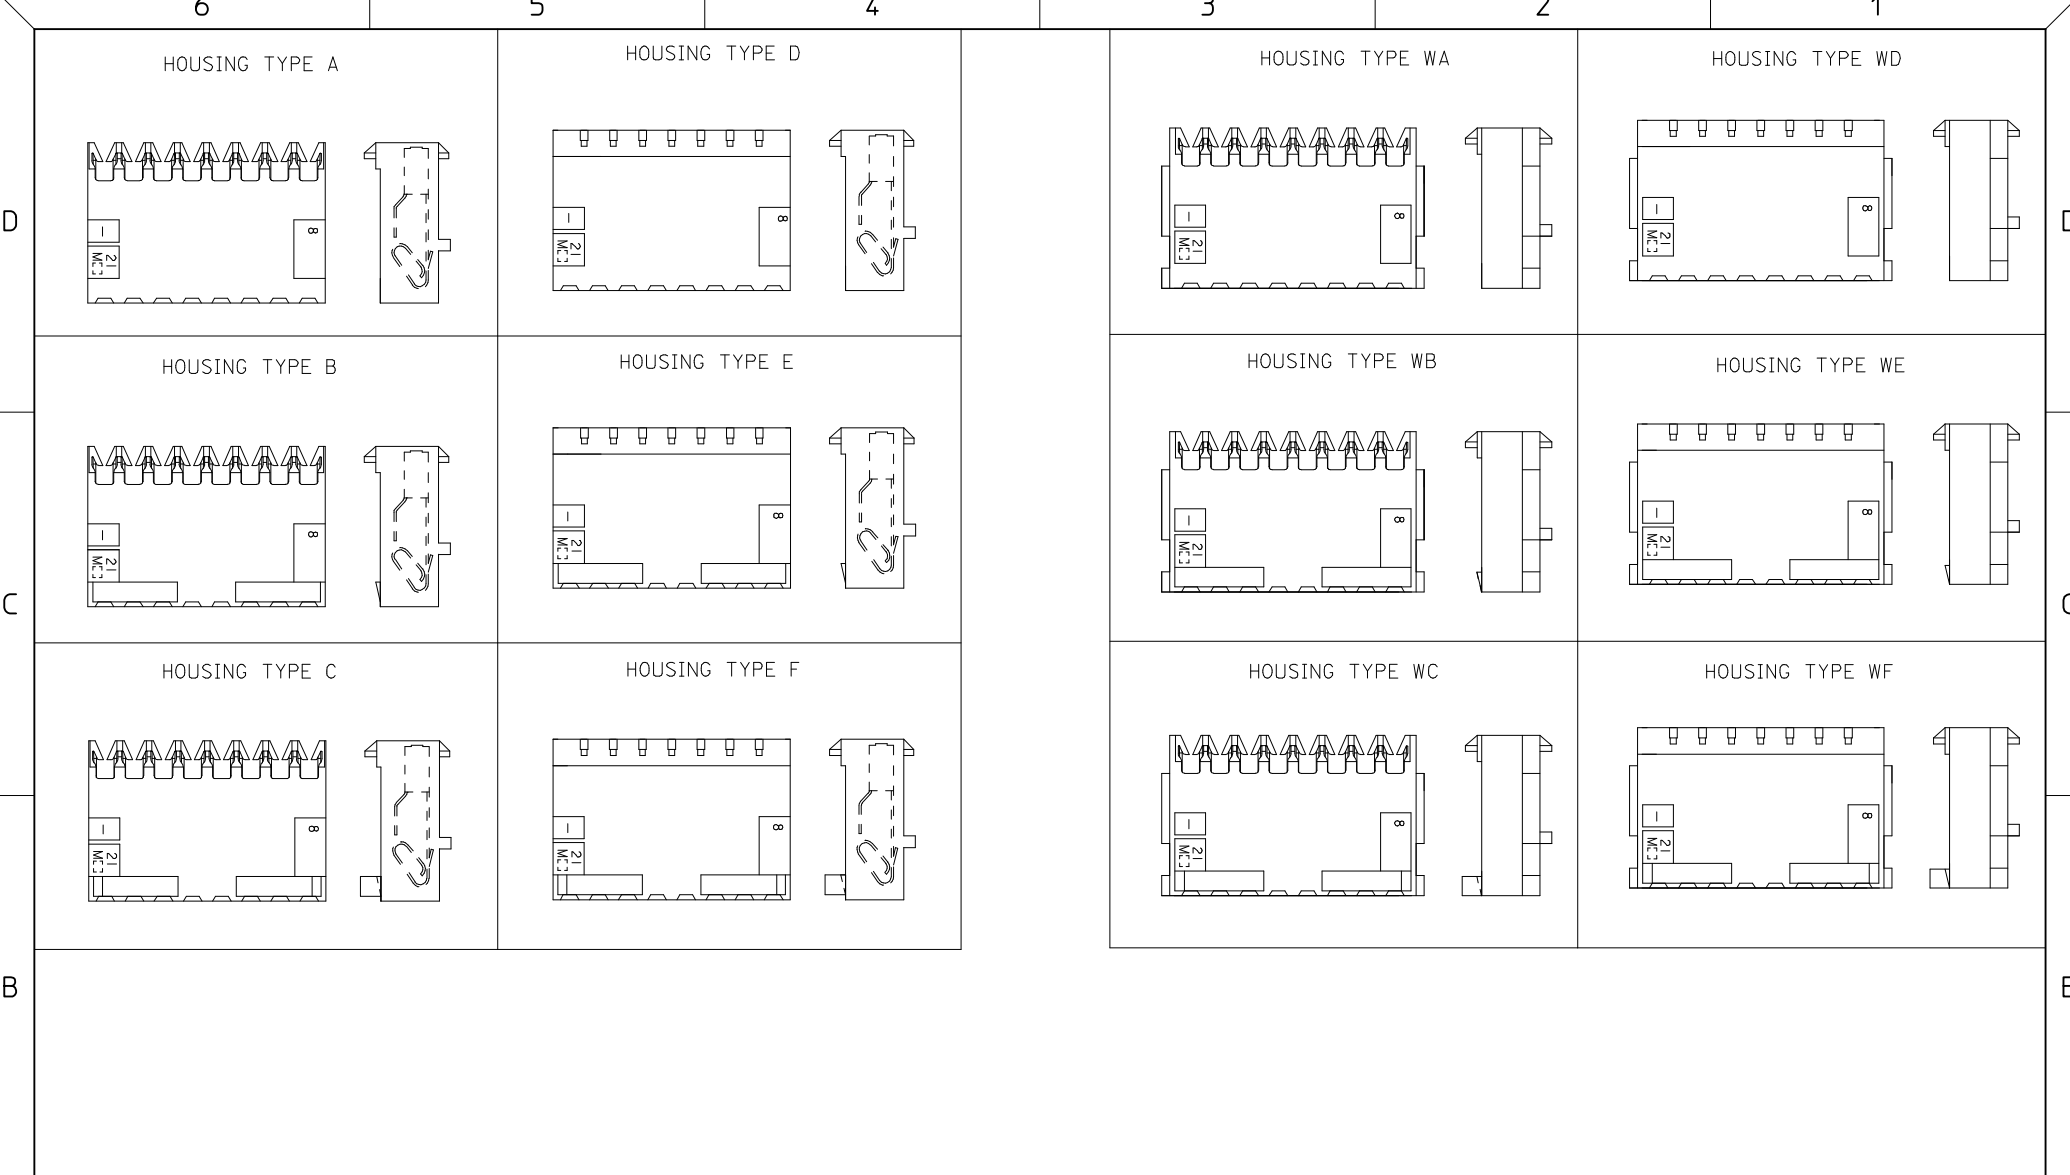

FACTORY I.D.
EC NO: UCP2009-2029
DRWN:MKIPPER 2009/02/25
CHKD:SSOUSEK 2009/02/25
APPR:FSMITH 2009/02/26
AZ7

QUALITY SYMBOLS	DESCRIPTION
	=0
	=0

GENERAL TOLERANCES (UNLESS SPECIFIED)		
	mm	INCH
4 PLACES	± ---	± ---
3 PLACES	± ---	± ---
2 PLACES	± ---	± ---
1 PLACE	± ---	± ---
ANGULAR ±1/2°		
DRAFT WHERE APPLICABLE MUST REMAIN WITHIN DIMENSIONS		

DIMENSION STYLE	
MM/IN	
DRAWN BY	DATE
SAMIEC	2004/04/13
CHECKED BY	DATE
SAMIEC	2004/04/13
APPROVED BY	DATE
MARGULIS	2004/04/13
MATERIAL NO.	
SEE CHART	
SIZE	
A	

SCALE	DESIGN UNITS	THIRD ANGLE PROJECTION	
---	INCH		
TITLE			
KK 100 IDT CONNECTOR ASSEMBLY			
MOLEX INCORPORATED			
DOCUMENT NO.			SHEET NO.
SD-7720-001			2 OF *
THIS DRAWING CONTAINS INFORMATION THAT IS PROPRIETARY TO MOLEX INCORPORATED AND SHOULD NOT BE USED WITHOUT WRITTEN PERMISSION