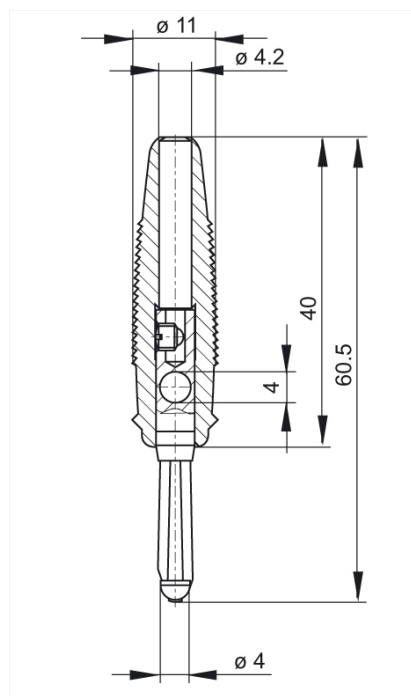

BUELA 20 K blau/blue

Industrial Connectors:Measuring and Testing Equipment:Plugs:4 mm system

Product description

Description	Multiple-spring wire plug, shatter-proof, flexible insulated sleeve with transverse hole. The tapering sleeve end also serves as kinking protection for the lead.Screw connection up to maximum cable cross-section of 1.5 mm ² . Nickel-plated brass contact material.
Type	BUELA 20 K blau/blue
Order No.	930 726-102
System	4 mm system
Housing Color	blue
Color types	
Other standard types	black color, order no. 930 726-100; red color, order no. 930 726-101; yellow color, order no. 930 726-103; green color, order no. 930 726-104

Drawing

Technical data

Pin dimensions	4 mm
Type of contact	pin (spring-loaded)
Type of termination	screw
Rated voltage	DC 60 V
Rated current	16 A
Contact resistance	3 mOhm
Material	
Contact material	brass
Contact surface material	nickel-plated
Housing material	PVC-P
Environmental conditions	
Temperature range	-25 °C to +70 °C
Inflammability class	
Housing	94 V-2