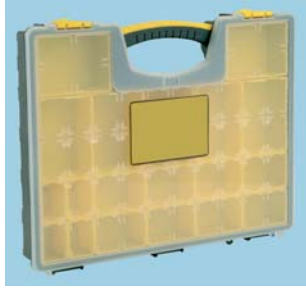

22 Compartment Box

DURATOOL

- 22 compartments
- Hinged lids
- Double locking lid
- Removable compartment tray
- Dimensions: (WxHxD) 420 x 335 x 62mm

New

481945.472398

Order Code
144-7381

Price Each