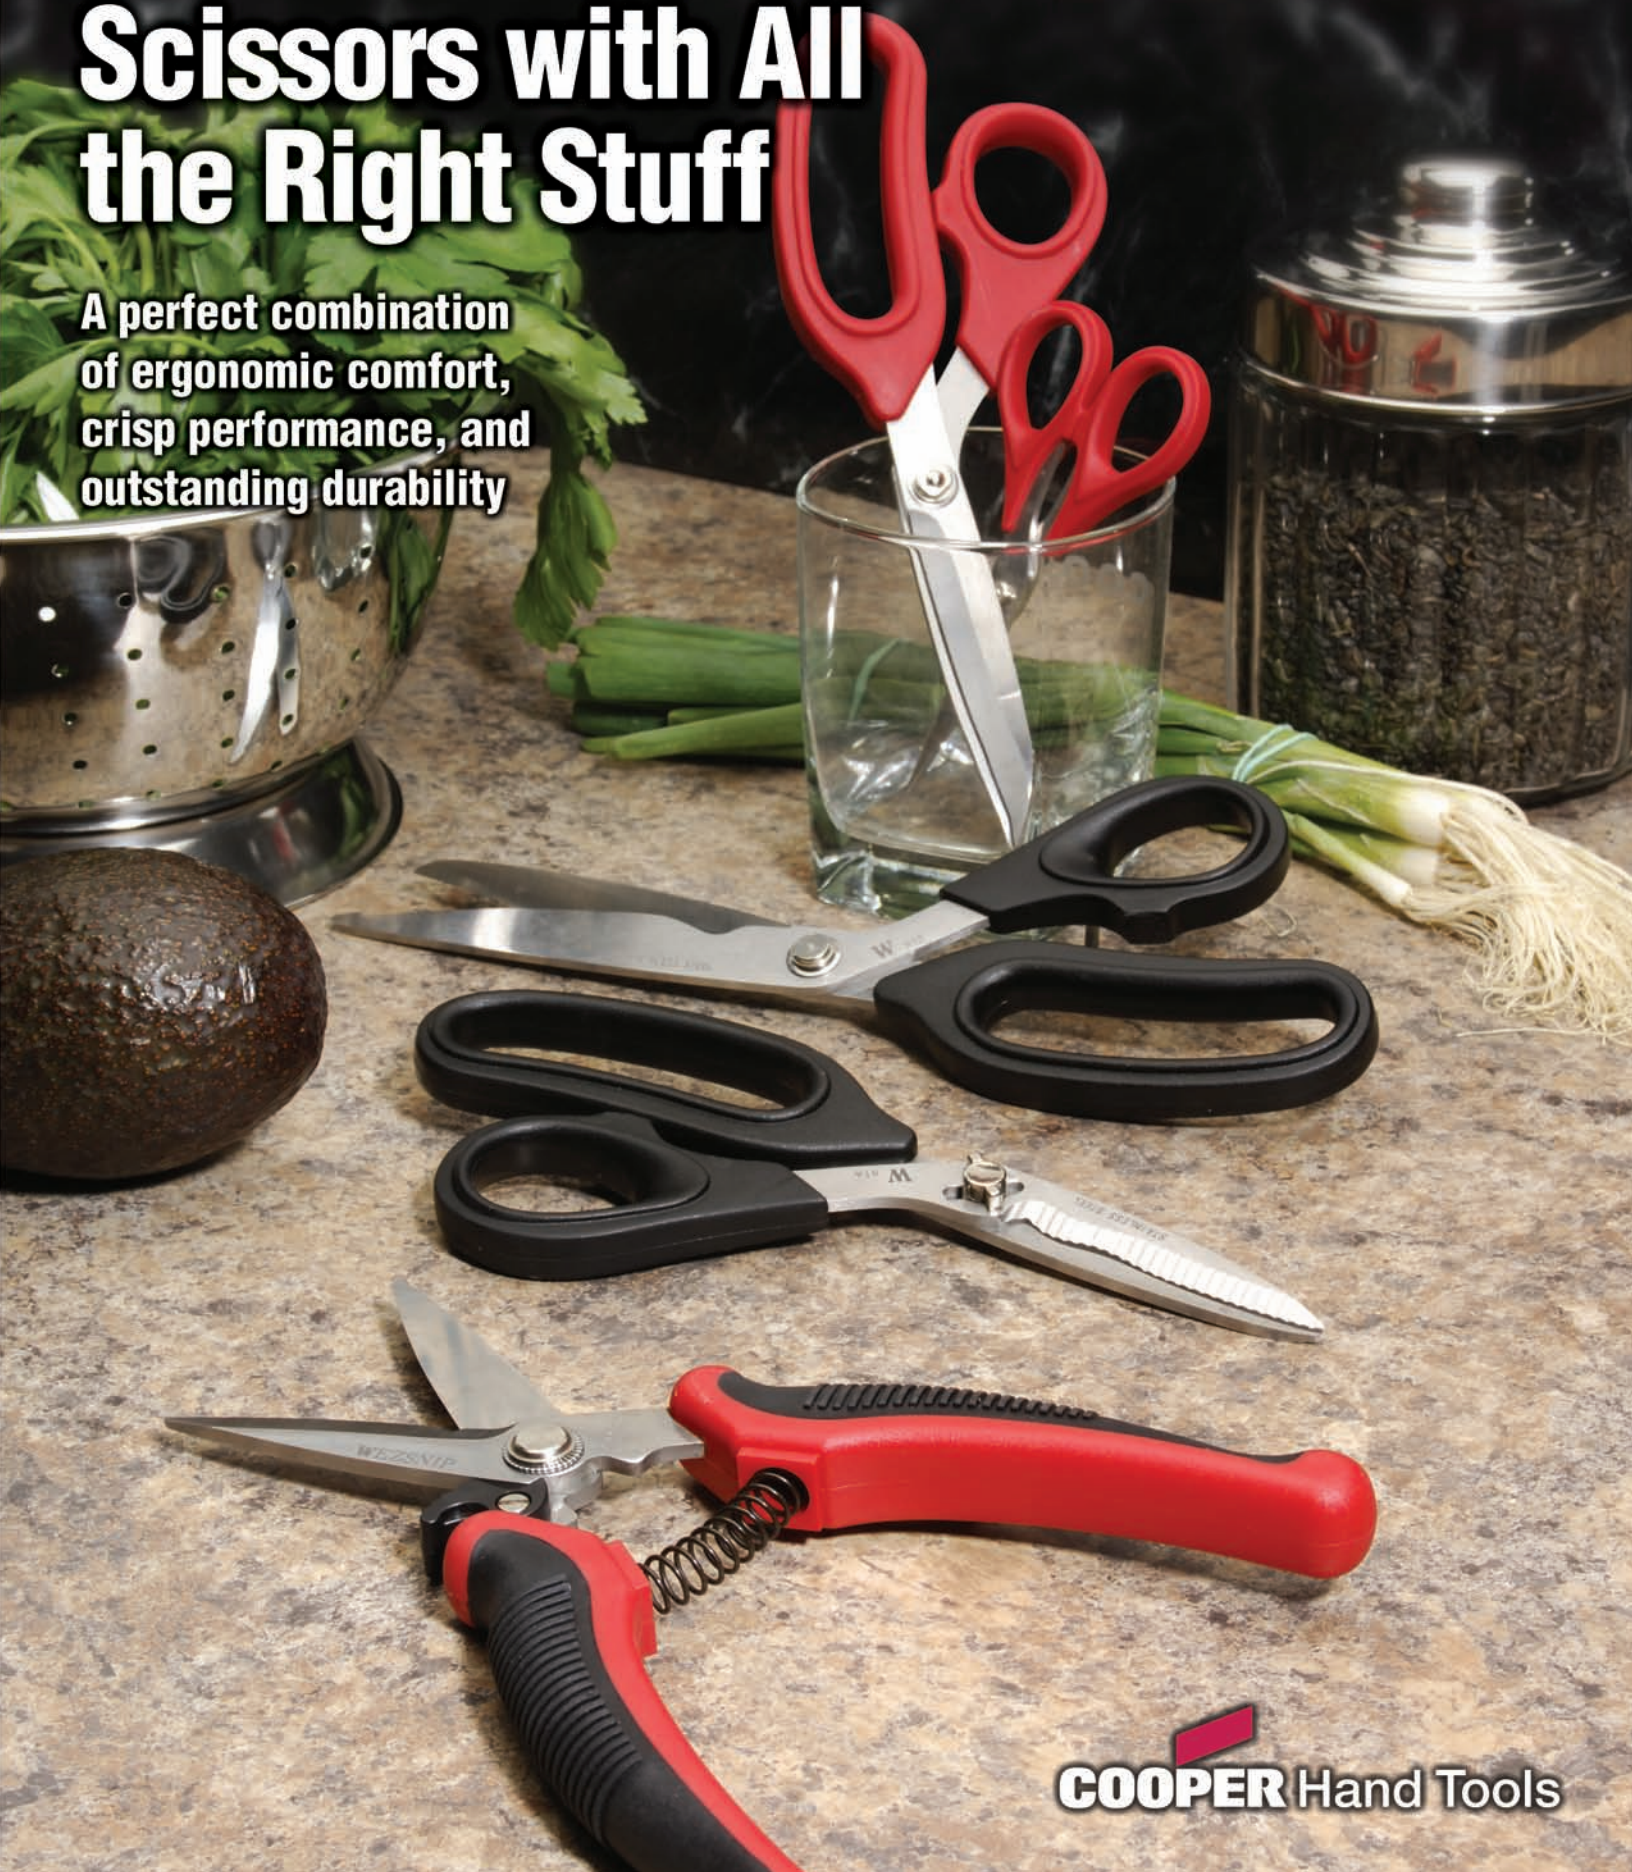

Wiss®

The New Line of Scissors with All the Right Stuff

A perfect combination of ergonomic comfort, crisp performance, and outstanding durability

COOPER Hand Tools