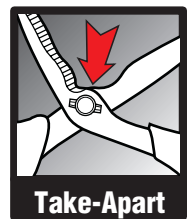

10" Shop Shear

Heavy-duty design for big cutting tasks

W912

- High leverage comfort grip for right or left-handed use
- 420 Stainless blades provide maximum corrosion resistance
- Serrated lower blade grips materials securely for more even cutting
- Adjustable pivot allows fine-tuning to most comfortable setting
- Straight blade can be easily sharpened (professional re-sharpening is recommended for serrated blade)
- Blunt point on lower blade for added safety
- Semi-circular notch on lower blade for faster, easier rope cutting
- Heavy-duty blade cuts cardboard, heavy fabric, rope, rubber, screen, and more