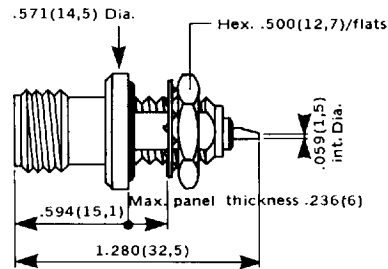

FLANGE AND BULKHEAD MOUNT RECEPTACLES

Bulkhead straight jack

PART NUMBER	R 143 557 000
Captive contact	YES
Panel drilling	P13 page 18

Bulkhead panel sealed straight jack

PART NUMBER	R 143 603 000
Captive contact	YES
Panel drilling	P14 page 18

Square flange right angle jack

PART NUMBER	R 143 654 000
Captive contact	YES
Panel drilling	P1 page 18

Bulkhead panel sealed right angle jack

PART NUMBER	R 143 680 000
Captive contact	YES
Panel drilling	P13 page 18