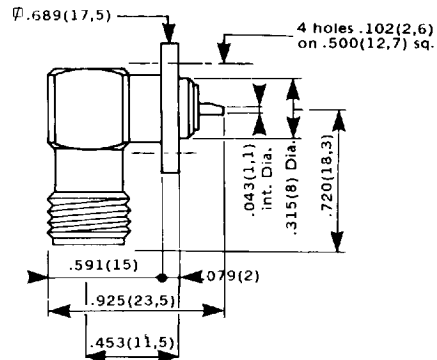

FLANGE AND BULKHEAD MOUNT RECEPTACLES

Bulkhead straight jack

PART NUMBER	R 143 557 000
Captive contact	YES
Panel drilling	P13 page 18

Bulkhead panel sealed straight jack

PART NUMBER	R 143 603 000
Captive contact	YES
Panel drilling	P14 page 18

Square flange right angle jack

PART NUMBER	R 143 654 000
Captive contact	YES
Panel drilling	P1 page 18

Bulkhead panel sealed right angle jack

PART NUMBER	R 143 680 000
Captive contact	YES
Panel drilling	P13 page 18