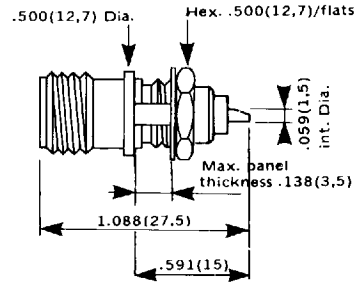

FLANGE AND BULKHEAD MOUNT RECEPTACLES

Bulkhead straight jack

PART NUMBER	R 143 557 000
Captive contact	YES
Panel drilling	P13 page 18

Bulkhead panel sealed straight jack

PART NUMBER	R 143 603 000
Captive contact	YES
Panel drilling	P14 page 18

Square flange right angle jack

PART NUMBER	R 143 654 000
Captive contact	YES
Panel drilling	P1 page 18

Bulkhead panel sealed right angle jack

PART NUMBER	R 143 680 000
Captive contact	YES
Panel drilling	P13 page 18