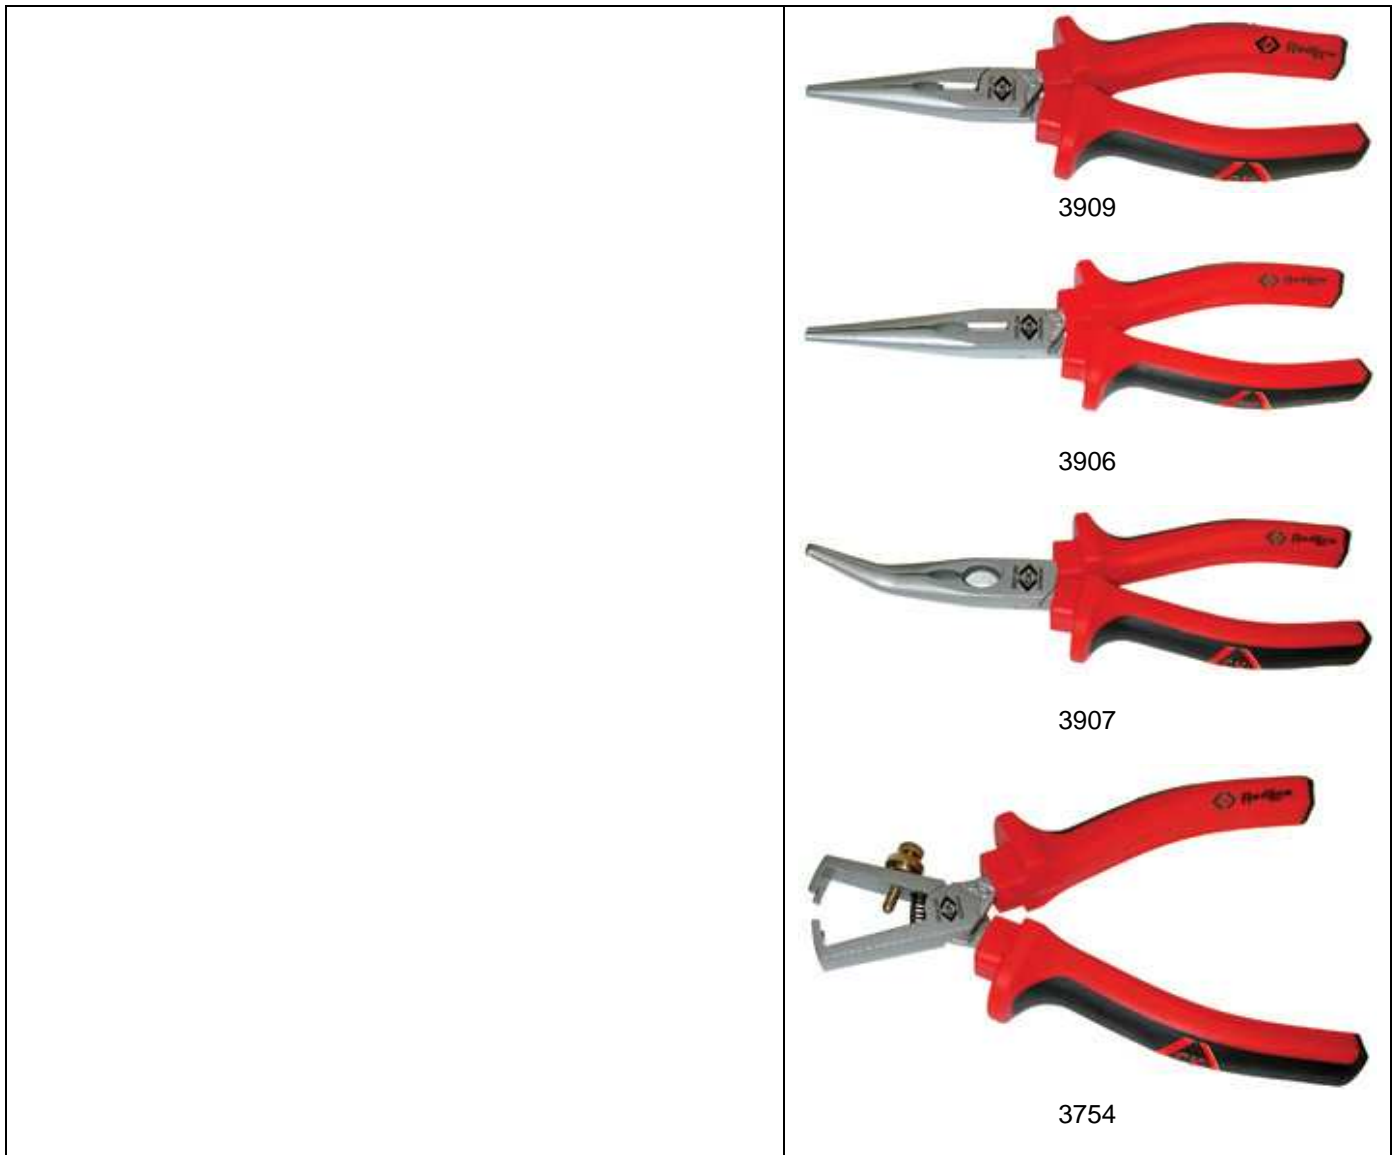

PRODUCT SPECIFICATION

Brand	C.K
Product Range	RedLine pliers
Catalogue number	3750, 3751, 3720, 3967, 3803, 3804, 3906, 3907, 3909 & 3754
Date	14/01/2008

<p>Range Description A range of professional quality pliers and cutters</p>	 <p>3751</p> <p>3750</p> <p>3720</p> <p>3967</p>  <p>3803/4</p>
<p>Features</p> <ul style="list-style-type: none"> • Hot drop forged from special alloy steel for strength and durability • Ergonomically designed sleeves for comfort and effortless use • Contoured anti slip shoulders for safety in use • Dual compound technology features soft grip non-slip inlays for grip and control • Matt chrome finish for corrosion protection • Gas/Oil hardened for optimum performance • Induction hardened and precision ground cutting edges for precision cutting and long life 	

Item Number	Item Description	EAN No	Commodity code	Carton Qty
T3751 5	C.K RedLine Side cutters 130mm	5013969496901	82032090	3
T3751 55	C.K RedLine Side cutters 145mm	5013969497007	82032090	3
T3751 6	C.K RedLine Side cutters 160mm	5013969497106	82032090	3
T3751 7	C.K RedLine Side cutters 180mm	5013969497205	82032090	3
T3750 145	C.K RedLine Side cutters 145mm	5013969141900	82032090	3
T3750 160	C.K RedLine Side Cutters 160mm	5013969142006	82032090	3
T3750 180	C.K RedLine Side Cutters 180mm	5013969974584	82032090	3
T3720 65	C.K RedLine High Leverage Side Cutters 165mm	5013969493900	82032090	3
T3720 8	C.K RedLine High Leverage Side Cutters 200mm	5013969494006	82032090	3
T3867 6	C.K RedLine Combination Pliers 160mm	5013969508901	82032090	3
T3867 7	C.K RedLine Combination Pliers 180mm	5013969509007	82032090	3
T3867 8	C.K RedLine Combination Pliers 200mm	5013969509106	82032090	3
T3803	C.K RedLine Pliers Set Containing 3867 180mm Combination Pliers, 3750 160mm Side cutters &	5013969774900	82032090	1