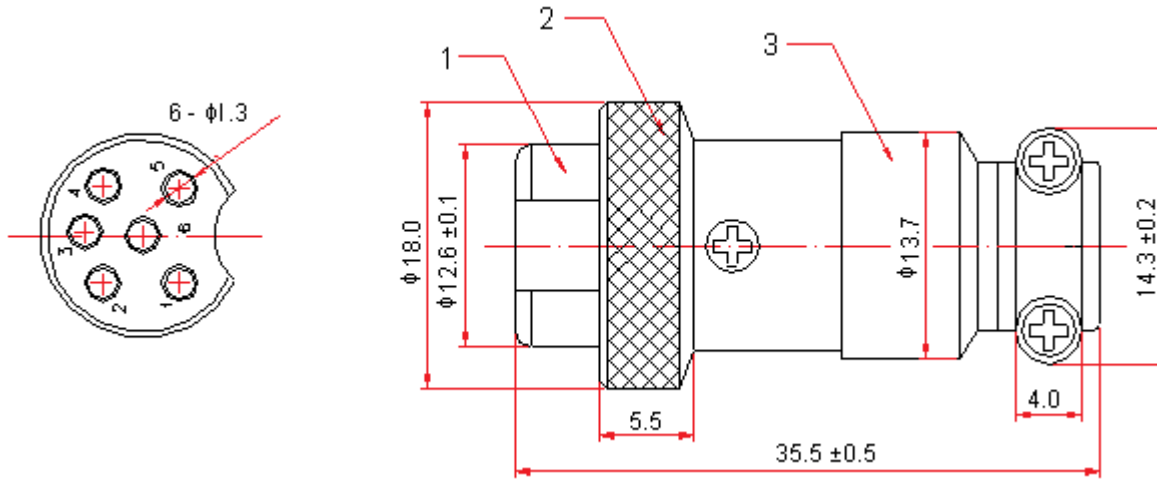

PART NO.

PSG01592

REVISIONS

ECN #	REV	DESCRIPTION	DRAWN	DATE	CHECKD	DATE	APPRVD	DATE
-	A	RELEASED	Venkat	11/2/08	Suresh	11/2/08	G. C	26/2/08

Dimensions : Millimetres

Specifications

Number	Designation	Material	Plating	Part Number
1	Boog	Zn	iN	PSG01592
2	Cover	Cu		
3	Boog	Zn		

<http://www.farnell.com>

<http://www.newark.com>

<http://www.cpc.co.uk>

TOLERANCES:
UNLESS OTHERWISE SPECIFIED, DIMENSIONS ARE FOR REFERENCE PURPOSES ONLY.

DRAWN BY:	DATE:
Venkat	11/02/08
CHECKED BY:	DATE:
Suresh	11/02/08
APPROVED BY:	DATE:
G.Cook	26/02/08

DRAWING TITLE:

Multipole Socket- 6 Way

SIZE A	DWG NO.	ELECTRONIC FILE 1280758_DWG	REV A
SCALE: NTS	U.O.M.: mm	SHEET: 1 OF 1