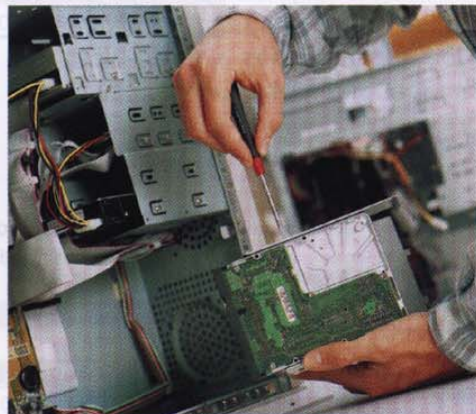

The clear marking of the drive on the rotating cap provides easy and fast identification of the required screwdriver.

The Wiha PicoFinish screwdrivers are predestined for high-precision work, predominantly with electro-technical and precision components.

The octagonal rapid-rotation zone at the front of the handle allows rapid twisting.

The extraordinarily easy-to-twist rotating cap permits the delicate turning of fine screws with just one hand.

PicoFinish Advantages:

- Special soft plastic material assures comfortable, delicate work
- Ideal for fine adjustments in electronic assembly work and precision applications, as well as for hobby use and model making
- Clear marking of the drive on the rotating cap provides easy and fast identification of the required screwdriver
- Convex handle end allows the transmission of a controlled high torque to powerfully tighten or loosen the screw head
- Palm saving rotating cap with a large surface for the fingers makes incremental adjustment easy
- Wiha ChromeTop-finish on tip for a perfect fit every time