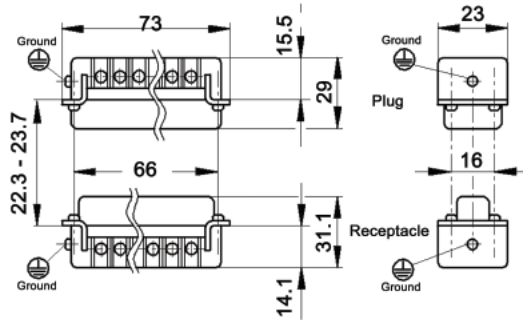

EPIC® Rectangular Connectors

HA Plugs & Receptacles: Screw Terminated Inserts

HA 16 Inserts

View from cable side

All dimensions are in mm.

Description	Plug	Receptacle
HA 16 with Wire Protection	10530000	10531000
HA 16 without Wire Protection	10532000	10533000

HA 32 Inserts

View from cable side

2 Sets of HA 16 Inserts

Description	Plug	Receptacle
#1-16 with Wire Protection	10530000	10531000
#17-32 with Wire Protection	10540000	10541000
#1-16 without Wire Protection	10532000	10533000
#17-32 without Wire Protection	10542000	10543000