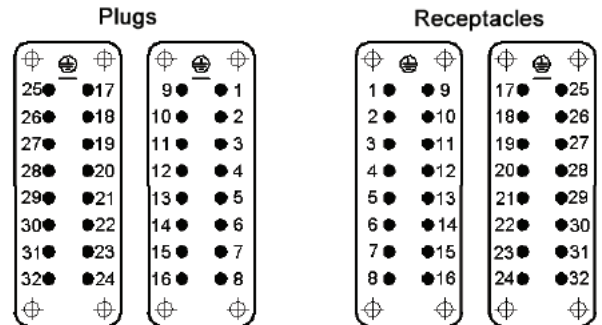

EPIC® Rectangular Connectors

HA Plugs & Receptacles: Screw Terminated Inserts

HA 16 Inserts

View from cable side

All dimensions are in mm.

Description	Plug	Receptacle
HA 16 with Wire Protection	10530000	10531000
HA 16 without Wire Protection	10532000	10533000

HA 32 Inserts

View from cable side

2 Sets of HA 16 Inserts

Description	Plug	Receptacle
#1-16 with Wire Protection	10530000	10531000
#17-32 with Wire Protection	10540000	10541000
#1-16 without Wire Protection	10532000	10533000
#17-32 without Wire Protection	10542000	10543000