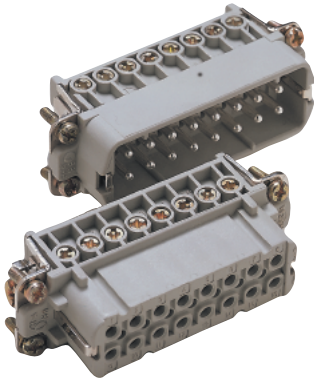

EPIC® Rectangular Connectors

HA Plugs & Receptacles: Screw Terminated Inserts

HA 16 Inserts

View from cable side

All dimensions are in mm.

Description	Plug	Receptacle
HA 16 with Wire Protection	10530000	10531000
HA 16 without Wire Protection	10532000	10533000

HA 32 Inserts

View from cable side

2 Sets of HA 16 Inserts

Description	Plug	Receptacle
#1-16 with Wire Protection	10530000	10531000
#17-32 with Wire Protection	10540000	10541000
#1-16 without Wire Protection	10532000	10533000
#17-32 without Wire Protection	10542000	10543000