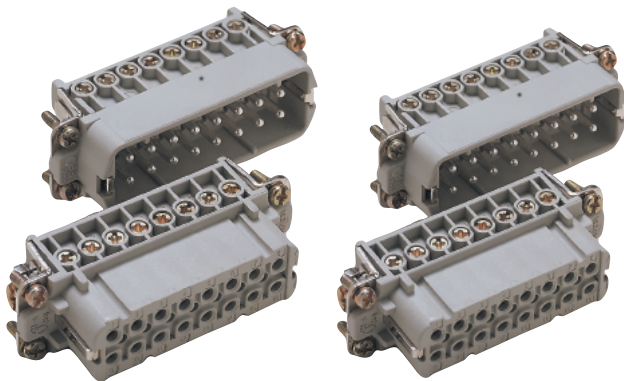

EPIC® Rectangular Connectors

HA Plugs & Receptacles: Screw Terminated Inserts

HA 16 Inserts

View from cable side

All dimensions are in mm.

Description	Plug	Receptacle
HA 16 with Wire Protection	10530000	10531000
HA 16 without Wire Protection	10532000	10533000

HA 32 Inserts

View from cable side

2 Sets of HA 16 Inserts

Description	Plug	Receptacle
#1-16 with Wire Protection	10530000	10531000
#17-32 with Wire Protection	10540000	10541000
#1-16 without Wire Protection	10532000	10533000
#17-32 without Wire Protection	10542000	10543000