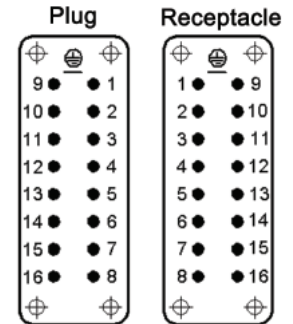

EPIC® Rectangular Connectors

HA Plugs & Receptacles: Screw Terminated Inserts

HA 16 Inserts

View from cable side

All dimensions are in mm.

Description	Plug	Receptacle
HA 16 with Wire Protection	10530000	10531000
HA 16 without Wire Protection	10532000	10533000

HA 32 Inserts

View from cable side

2 Sets of HA 16 Inserts

Description	Plug	Receptacle
#1-16 with Wire Protection	10530000	10531000
#17-32 with Wire Protection	10540000	10541000
#1-16 without Wire Protection	10532000	10533000
#17-32 without Wire Protection	10542000	10543000