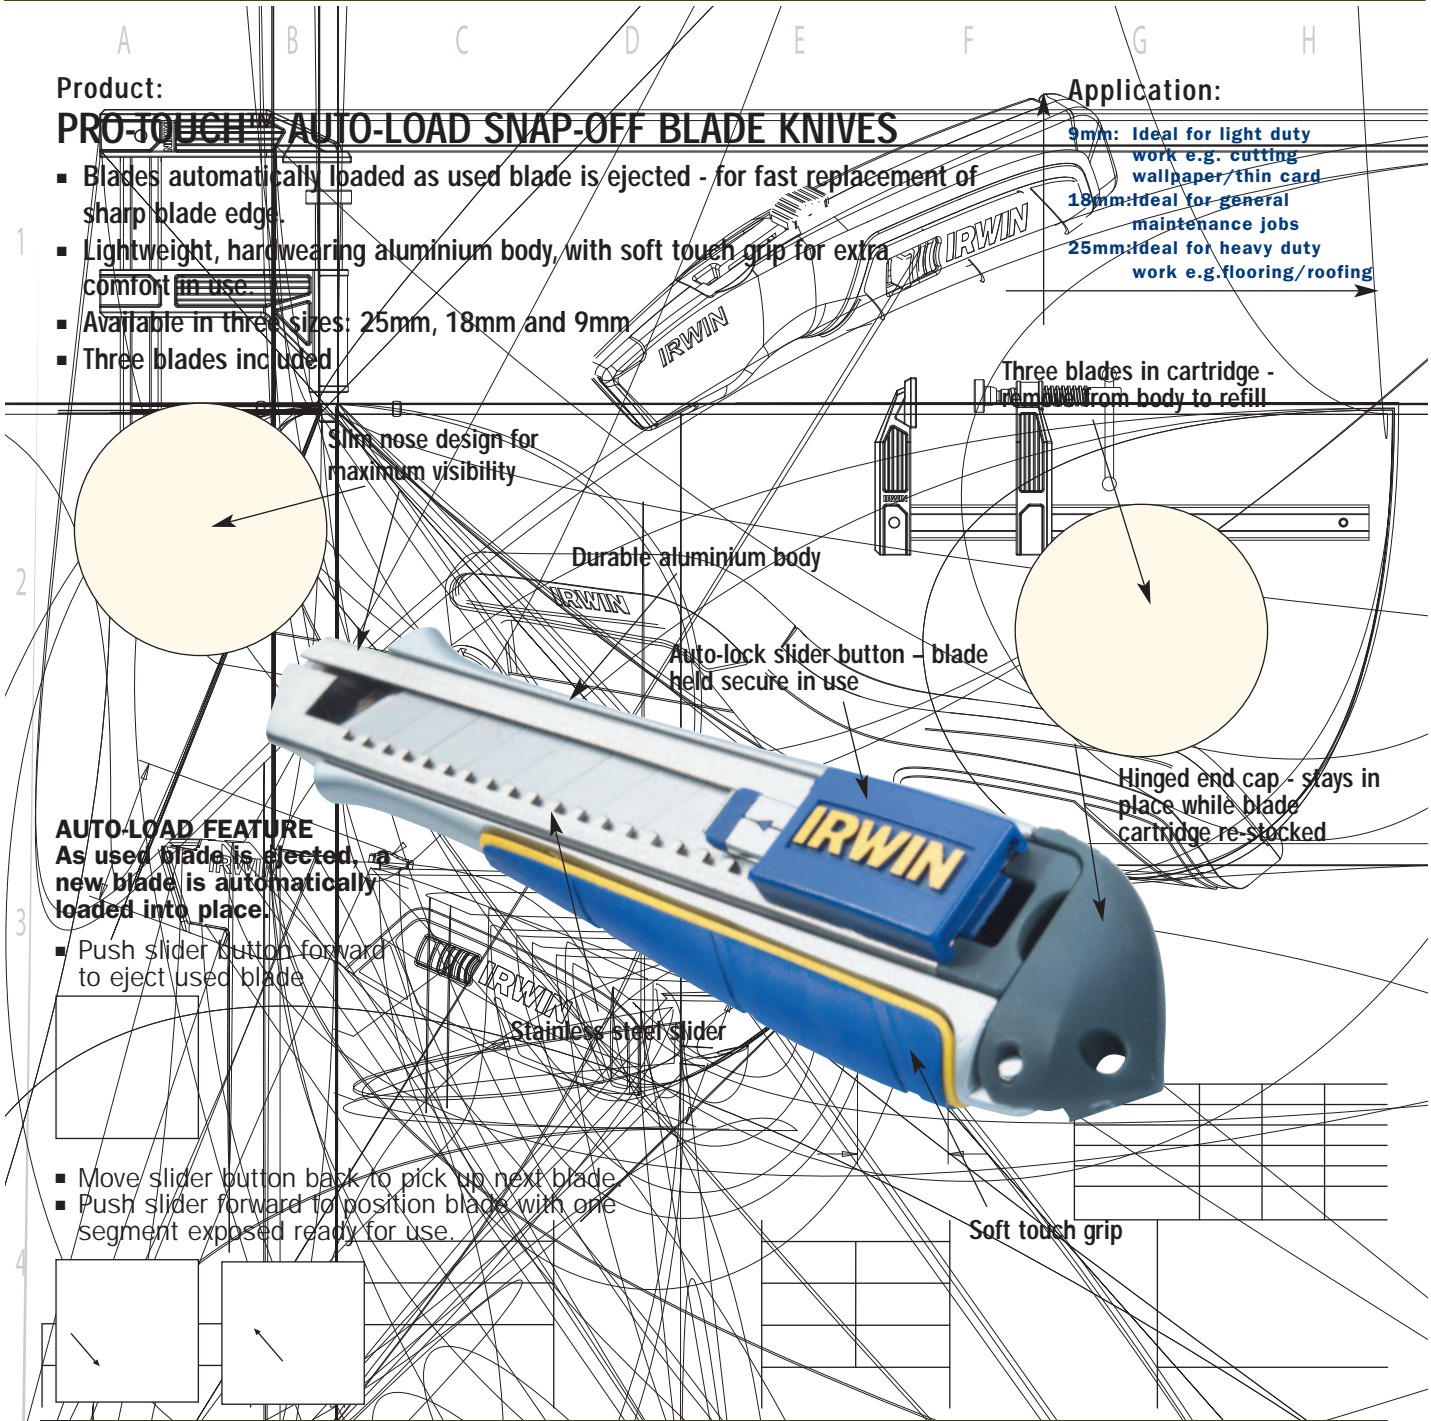

New Product – Key Facts

Product:

PRO-TOUCH™ AUTO-LOAD SNAP-OFF BLADE KNIVES

- Blades automatically loaded as used blade is ejected - for fast replacement of sharp blade edge.
- Lightweight, hardwearing aluminium body, with soft touch grip for extra comfort in use.
- Available in three sizes: 25mm, 18mm and 9mm
- Three blades included

Application:

- 9mm: Ideal for light duty work e.g. cutting wallpaper/thin card
- 18mm: Ideal for general maintenance jobs
- 25mm: Ideal for heavy duty work e.g. flooring/roofing

AUTO-LOAD FEATURE

As used blade is ejected, a new blade is automatically loaded into place.