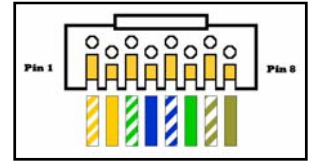

UTP Patch Cables

CATEGORY 6

Category 6 Patch Cables, Individually Foil and Overall Braid Screened, 100 Ω , 4 Twisted Pair, 26 AWG, Flame Retardant, Copper Cable

Wiring diagram:-

Straight Through Specification.
ERT.

ERT Connector

Colours:-
(From Left to Right)

- Grey
- Red
- Green
- Yellow
- Blue

Part Code	CAT 6 Patch Cable	Part Code	CAT 6 Patch Cable
4316459	0.5 Mtr GREY	4316551	0.5 Mtr YELLOW
4316460	1 Mtr GREY	4316563	1 Mtr YELLOW
4316472	2 Mtr GREY	4316575	2 Mtr YELLOW
4316484	3 Mtr GREY	4316587	3 Mtr YELLOW
4316496	5 Mtr GREY	4316599	5 Mtr YELLOW
4316502	0.5 Mtr RED	4316605	0.5 Mtr GREEN
4316514	1 Mtr RED	4316617	1 Mtr GREEN
4316526	2 Mtr RED	4316629	2 Mtr GREEN
4316538	3 Mtr RED	4316630	3 Mtr GREEN
4316540	5 Mtr RED	4316642	5 Mtr GREEN
Part Code	CAT 6 Patch Cable		
4316654	0.5 Mtr BLUE		
4316666	1 Mtr BLUE		
4316678	2 Mtr BLUE		
4316680	3 Mtr BLUE		
4316691	5 Mtr BLUE		