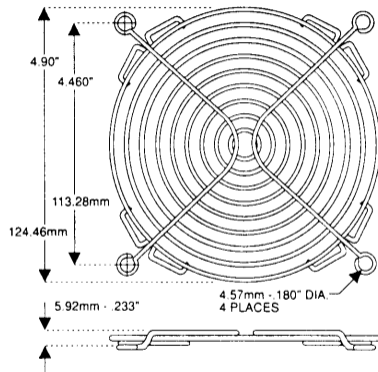

# 127mm - 5"

127mm  
5"

## 08135

Ribs - 2.31mm / .091" Dia.  
Rings - 1.80mm / .071" Dia.  
Finish - Nickel Chrome Plated  
Also available in zinc or black electro deposit

### CROSS REFERENCE

EBM	9496-2-4039-1
ETRI	
GLOBE	
HOWARD	
IMC	
NIDEC	<b>32043</b>
PAPST	
ROTRON	
TOYO	

127mm  
5"

## 08150

Ribs - 2.31mm / .091" Dia.  
Rings - 1.80mm / .071" Dia.  
Finish - Nickel Chrome Plated  
Also available in zinc or black electro deposit