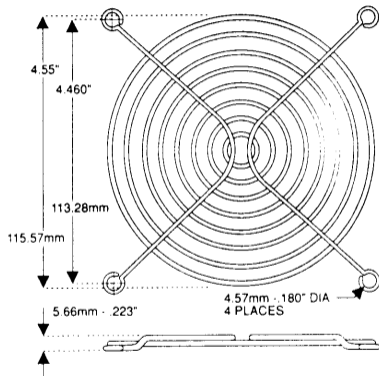

# 127mm - 5"

127mm  
5"

## 08135

Ribs - 2.31mm / .091" Dia.  
Rings - 1.80mm / .071" Dia.  
Finish - Nickel Chrome Plated  
Also available in zinc or black electro deposit

### CROSS REFERENCE

EBM	9496-2-4039-1
ETRI	
GLOBE	
HOWARD	
IMC	
NIDEC	<b>32043</b>
PAPST	
ROTRON	
TOYO	

127mm  
5"

## 08150

Ribs - 2.31mm / .091" Dia.  
Rings - 1.80mm / .071" Dia.  
Finish - Nickel Chrome Plated  
Also available in zinc or black electro deposit