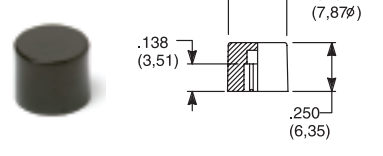

Material: Nylon
Finish: Gloss

Cap

PART NO.

- 752701000 WHITE
- 752702000 BLACK
- 752703000 RED
- 752704000 ORANGE
- 752705000 YELLOW
- 752706000 GREEN
- 752707000 BLUE
- 752709000 GRAY

Material: Nylon
Finish: Gloss

Cap

PART NO.

- 801801000 WHITE
- 801802000 BLACK
- 801803000 RED
- 801804000 ORANGE
- 801805000 YELLOW
- 801806000 GREEN
- 801807000 BLUE
- 801809000 GRAY

Material: Nylon
Finish: Gloss

Cap, Snap-fitting plunger

PART NO.

- 894001000 WHITE
- 894002000 BLACK
- 894003000 RED
- 894004000 ORANGE
- 894005000 YELLOW
- 894006000 GREEN
- 894007000 BLUE
- 894009000 GRAY

Material: Nylon
Finish: Gloss

Cap, Snap-fitting plunger