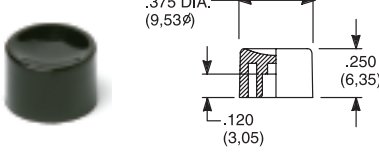

C&K 8020 Series Snap-acting Momentary Pushbutton Switches

AVAILABLE HARDWARE

A
Pushbutton

Cap

PART NO.

- 708901000 WHITE
- 708902000 BLACK
- 708903000 RED
- 708904000 ORANGE
- 708905000 YELLOW
- 708906000 GREEN
- 708907000 BLUE
- 708909000 GRAY

Material: Nylon
Finish: Gloss

Cap

PART NO.

- 752701000 WHITE
- 752702000 BLACK
- 752703000 RED
- 752704000 ORANGE
- 752705000 YELLOW
- 752706000 GREEN
- 752707000 BLUE
- 752709000 GRAY

Material: Nylon
Finish: Gloss

Cap

PART NO.

- 801801000 WHITE
- 801802000 BLACK
- 801803000 RED
- 801804000 ORANGE
- 801805000 YELLOW
- 801806000 GREEN
- 801807000 BLUE
- 801809000 GRAY

Material: Nylon
Finish: Gloss

Cap, Snap-fitting plunger

PART NO.

- 894001000 WHITE
- 894002000 BLACK
- 894003000 RED
- 894004000 ORANGE
- 894005000 YELLOW
- 894006000 GREEN
- 894007000 BLUE
- 894009000 GRAY

Material: Nylon
Finish: Gloss

Cap, Snap-fitting plunger