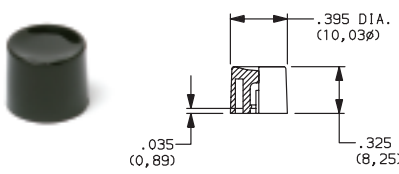

Material: Nylon
Finish: Gloss

Cap

PART NO.

- 752701000 WHITE
- 752702000 BLACK
- 752703000 RED
- 752704000 ORANGE
- 752705000 YELLOW
- 752706000 GREEN
- 752707000 BLUE
- 752709000 GRAY

Material: Nylon
Finish: Gloss

Cap

PART NO.

- 801801000 WHITE
- 801802000 BLACK
- 801803000 RED
- 801804000 ORANGE
- 801805000 YELLOW
- 801806000 GREEN
- 801807000 BLUE
- 801809000 GRAY

Material: Nylon
Finish: Gloss

Cap, Snap-fitting plunger

PART NO.

- 894001000 WHITE
- 894002000 BLACK
- 894003000 RED
- 894004000 ORANGE
- 894005000 YELLOW
- 894006000 GREEN
- 894007000 BLUE
- 894009000 GRAY

Material: Nylon
Finish: Gloss

Cap, Snap-fitting plunger

PART NO.

- 894101000 WHITE
- 894102000 BLACK
- 894103000 RED
- 894104000 ORANGE
- 894105000 YELLOW
- 894106000 GREEN
- 894107000 BLUE
- 894109000 GRAY

Material: Nylon
Finish: Gloss

Cap, J80, J81, J82, J83 & J84 options only