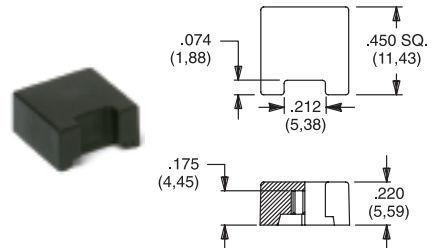

Cap, J85 & J95 options only

PART NO.

- 459701000
- 459702000
- 459703000
- 459704000
- 459705000
- 459706000
- 459707000
- 459709000

Material: Nylon
Finish: Gloss

PART NO.

- 459701000 WHITE
- 459702000 BLACK
- 459703000 RED
- 459704000 ORANGE
- 459705000 YELLOW
- 459706000 GREEN
- 459707000 BLUE
- 459709000 GRAY

Material: Nylon
Finish: Matte

Fits Z3 Termination female connector

PART NO.

530100000

Available in loose pieces.

NOTE: Additional nuts, locking rings and lockwashers available separately, see section "Technical Data and Additional Hardware".

Other cap & frame colors available, consult Customer Service Center.

Dimensions are shown: Inches (mm)

Specifications and dimensions subject to change