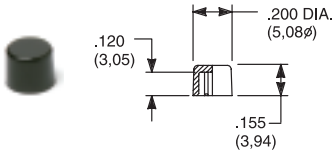

C&K 8020 Series Snap-acting Momentary Pushbutton Switches

AVAILABLE HARDWARE

A
Pushbutton

Cap

PART NO.

- 708901000 WHITE
- 708902000 BLACK
- 708903000 RED
- 708904000 ORANGE
- 708905000 YELLOW
- 708906000 GREEN
- 708907000 BLUE
- 708909000 GRAY

Material: Nylon
Finish: Gloss

Cap

PART NO.

- 752701000 WHITE
- 752702000 BLACK
- 752703000 RED
- 752704000 ORANGE
- 752705000 YELLOW
- 752706000 GREEN
- 752707000 BLUE
- 752709000 GRAY

Material: Nylon
Finish: Gloss

Cap

PART NO.

- 801801000 WHITE
- 801802000 BLACK
- 801803000 RED
- 801804000 ORANGE
- 801805000 YELLOW
- 801806000 GREEN
- 801807000 BLUE
- 801809000 GRAY

Material: Nylon
Finish: Gloss

Cap, Snap-fitting plunger

PART NO.

- 894001000 WHITE
- 894002000 BLACK
- 894003000 RED
- 894004000 ORANGE
- 894005000 YELLOW
- 894006000 GREEN
- 894007000 BLUE
- 894009000 GRAY

Material: Nylon
Finish: Gloss

Cap, Snap-fitting plunger