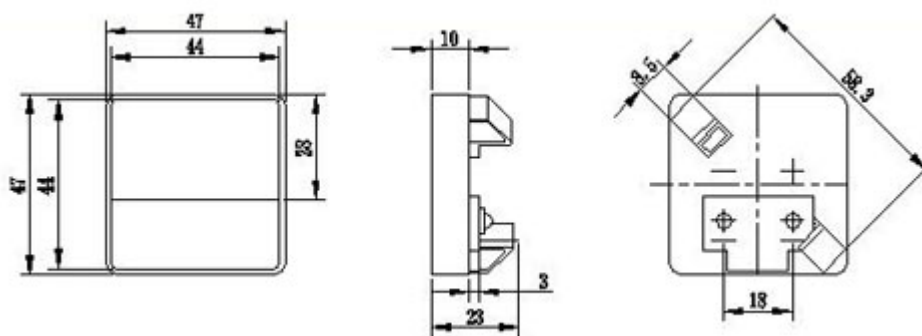

Product Name:SD-506

Inquiry

Cut out required: 44mm squared

Back