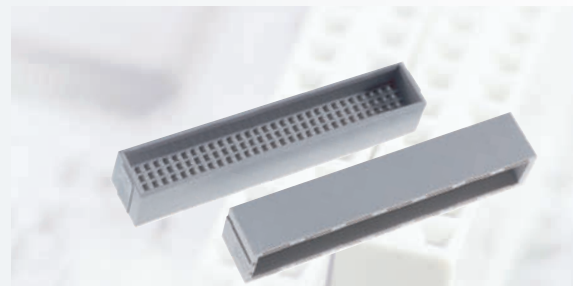

PC/104, PC/104-Plus, VarPol connector

PC/104, PC/104-Plus

Accessories

	PC/104	PC/104-Plus	
	Guiding block	Shroud	Spacer
No. of contacts			
	Part number		
40	962-17202/1	-	-
64	962-17322/1	-	-
120	-	264-17302	264-16302

PC/104-Plus shroud

PC/104 guiding block