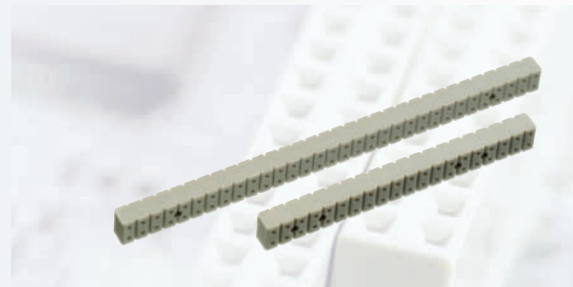

PC/104, PC/104-Plus, VarPol connector

PC/104, PC/104-Plus

Accessories

	PC/104	PC/104-Plus	
	Guiding block	Shroud	Spacer
No. of contacts			
	Part number		
40	962-17202/1	-	-
64	962-17322/1	-	-
120	-	264-17302	264-16302

PC/104-Plus shroud

PC/104 guiding block