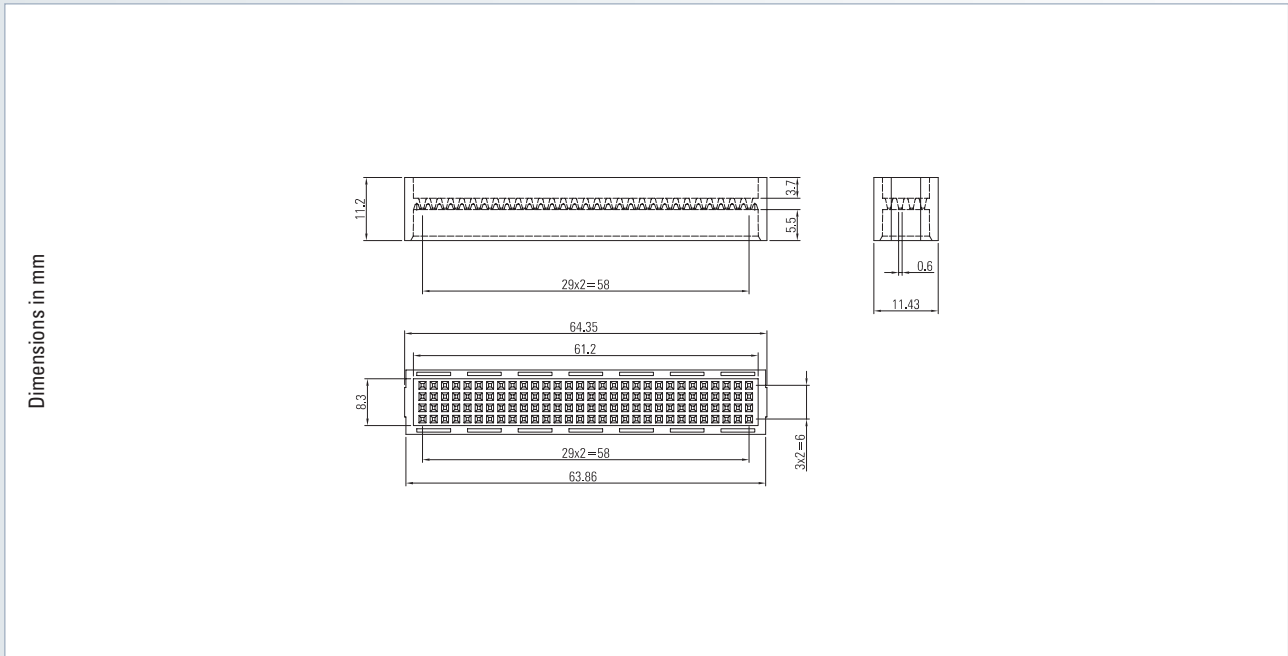

PC/104, PC/104-Plus, VarPol connector

PC/104, PC/104-Plus

Accessories

	PC/104	PC/104-Plus	
	Guiding block	Shroud	Spacer
No. of contacts			
	Part number		
40	962-17202/1	-	-
64	962-17322/1	-	-
120	-	264-17302	264-16302

PC/104-Plus shroud

PC/104 guiding block