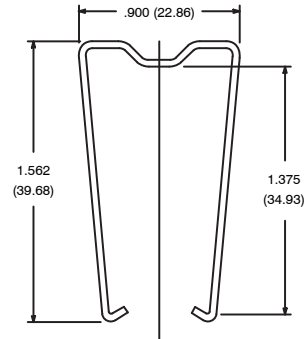

## Hold Down Clip

For use with the following sockets:

- R95-106A (includes clip)
- R95-107
- R95-110
- R95-111
- R95-117 (Clip not included)
- R95-120
- R95-121
- R95-122
- R95-148
- R95-149
- R95-150