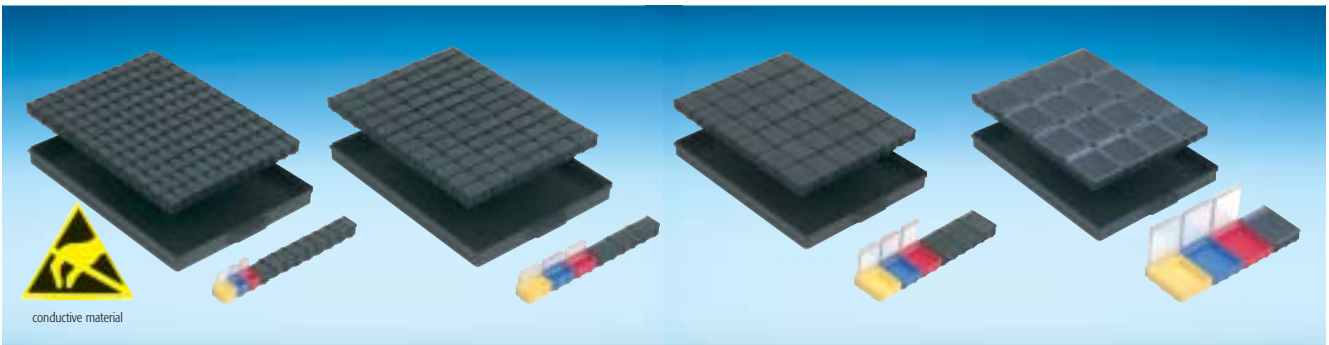

Art. No. **A 1-4/4 Bunt MIX**
 Multicoloured cabinet (not ESD) with 4 drawers
 various SMD collapsible boxes per drawer, sizes N1-N4
 (cf. page 60)

Art. No. **A 1-4/4 ESD MIX**
 Conductive cabinet with 4 drawers
 various SMD collapsible boxes per drawer, sizes N1-N4
 (cf. page 75)

Art. No. **144 SMD-Boxen N1** **72 SMD-Boxen N2** **36 SMD-Boxen N3** **16 SMD-Boxen N4**

Art. No. **SMD-Rollboy Single N1**
 Art. No. **SMD-Rollboy Single N2**
 Art. No. **SMD-Rollboy Single N3**
 Art. No. **SMD-Rollboy Single N4**
 Art. No. **SMD-Rollboy Single Mix** (on request)

Art. No. **SMD-EGB-Rollboy Single N1**
 Art. No. **SMD-EGB-Rollboy Single N2**
 Art. No. **SMD-EGB-Rollboy Single N3**
 Art. No. **SMD-EGB-Rollboy Single N4**
 Art. No. **SMD-EGB-Rollboy Single Mix** (on request)