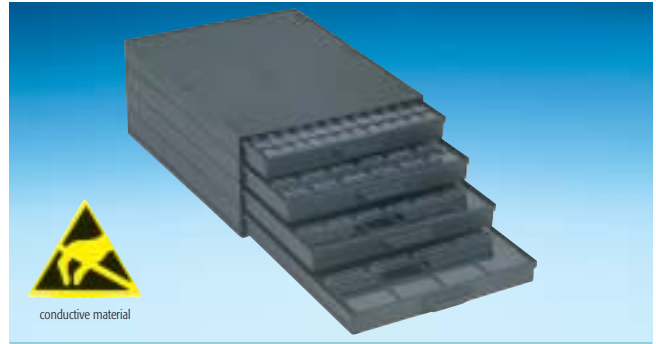

Art. No. **A 1-4/4 Bunt MIX**
 Multicoloured cabinet (not ESD) with 4 drawers
 various SMD collapsible boxes per drawer, sizes N1-N4
 (cf. page 60)

Art. No. **A 1-4/4 ESD MIX**
 Conductive cabinet with 4 drawers
 various SMD collapsible boxes per drawer, sizes N1-N4
 (cf. page 75)

Art. No. **144 SMD-Boxen N1** **72 SMD-Boxen N2** **36 SMD-Boxen N3** **16 SMD-Boxen N4**

Art. No. **SMD-Rollboy Single N1**
 Art. No. **SMD-Rollboy Single N2**
 Art. No. **SMD-Rollboy Single N3**
 Art. No. **SMD-Rollboy Single N4**
 Art. No. **SMD-Rollboy Single Mix** (on request)