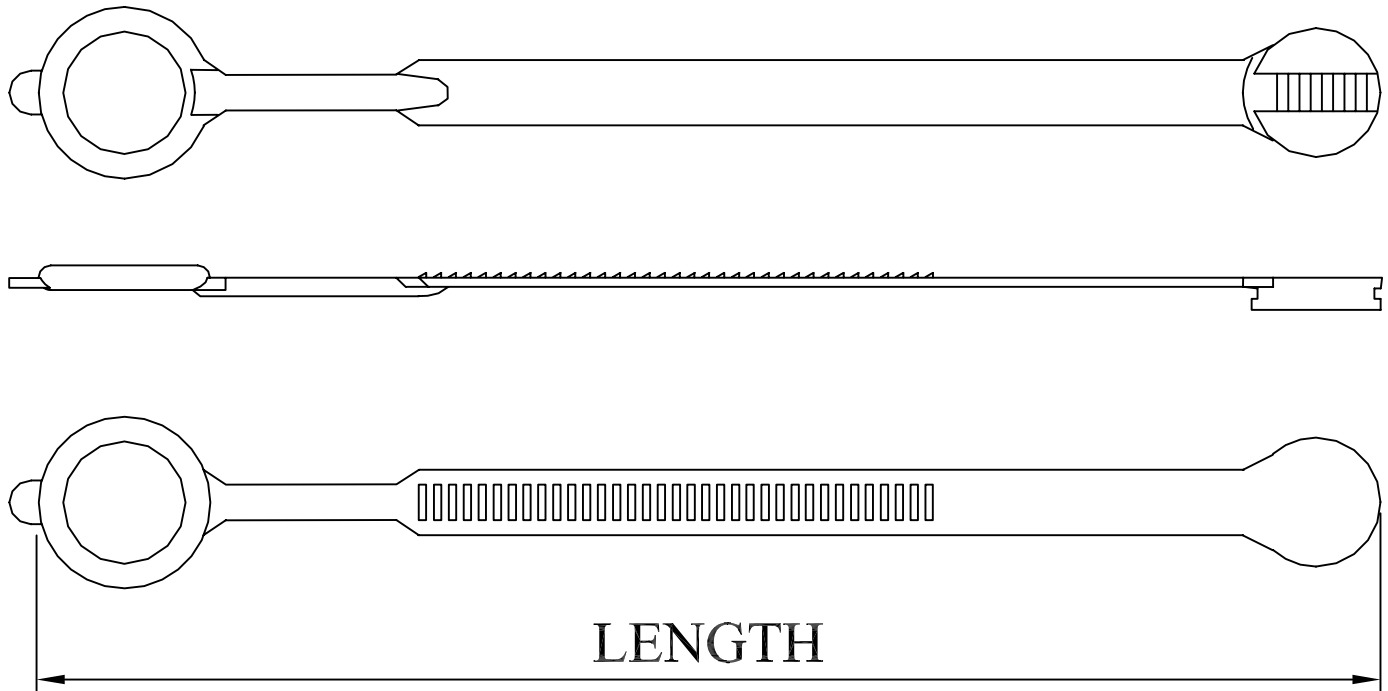

A flexible plastic cable tie that is re-useable. It can be tightened, securely around bundles of wire or cable, and also released by a sharp pull on the end-loop, ready for re-use.

PART NUMBER	COLOUR	MATERIAL	LENGTH
075-0100	RED	P.E.	85mm
075-0200	RED	P.E.	105mm
075-0300	RED	P.E.	135mm
075-0600	RED	P.E.	180mm

DrgNo 075 SERIES		TITLE RELEASABLE CABLE TIE		ALL DIMENSIONS IN MM ANGLES IN DECIMAL DEGREES	
 ISSUE 1		GENERAL SPECIFICATION FOR 075 SERIES		Aprvd Date 09/11/07	Aprvd By PG
				Drwn by IS	Scale: NTS