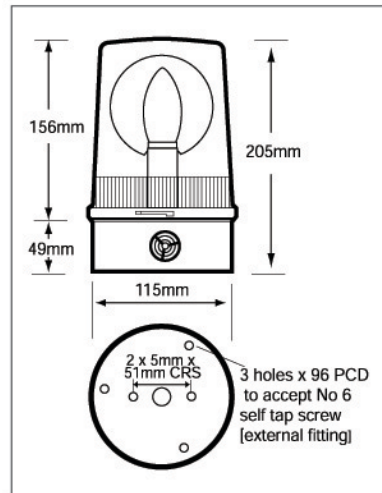

ROTATING AUDIBLE BEACONS

Code No:	Voltage:	Light Source:	Current:
RA201-20	12v Dc ---	H1 x 55w	4.70 A
RA201-21	24v Dc ---	H1 x 70w	3.00 A
RA201-64	48v Dc ---	Ba15d x 25w	0.55 A
RA200-03	24v Ac ~	Ba15d x 48w	2.00 A
RA200-02	48v Ac ~	Ba15d x 25w	0.55 A
RA200-24	115v Ac ~	Ba15d x 60w	0.55 A
RA200-25	230v Ac ~	Ba15d x 60w	0.29 A

01 02 03 04 05

C -10+66
 IP 65
 50 Hz
 Kg 0.86
 r.p.m.160±30DC
 r.p.m.120AC
 dB 95