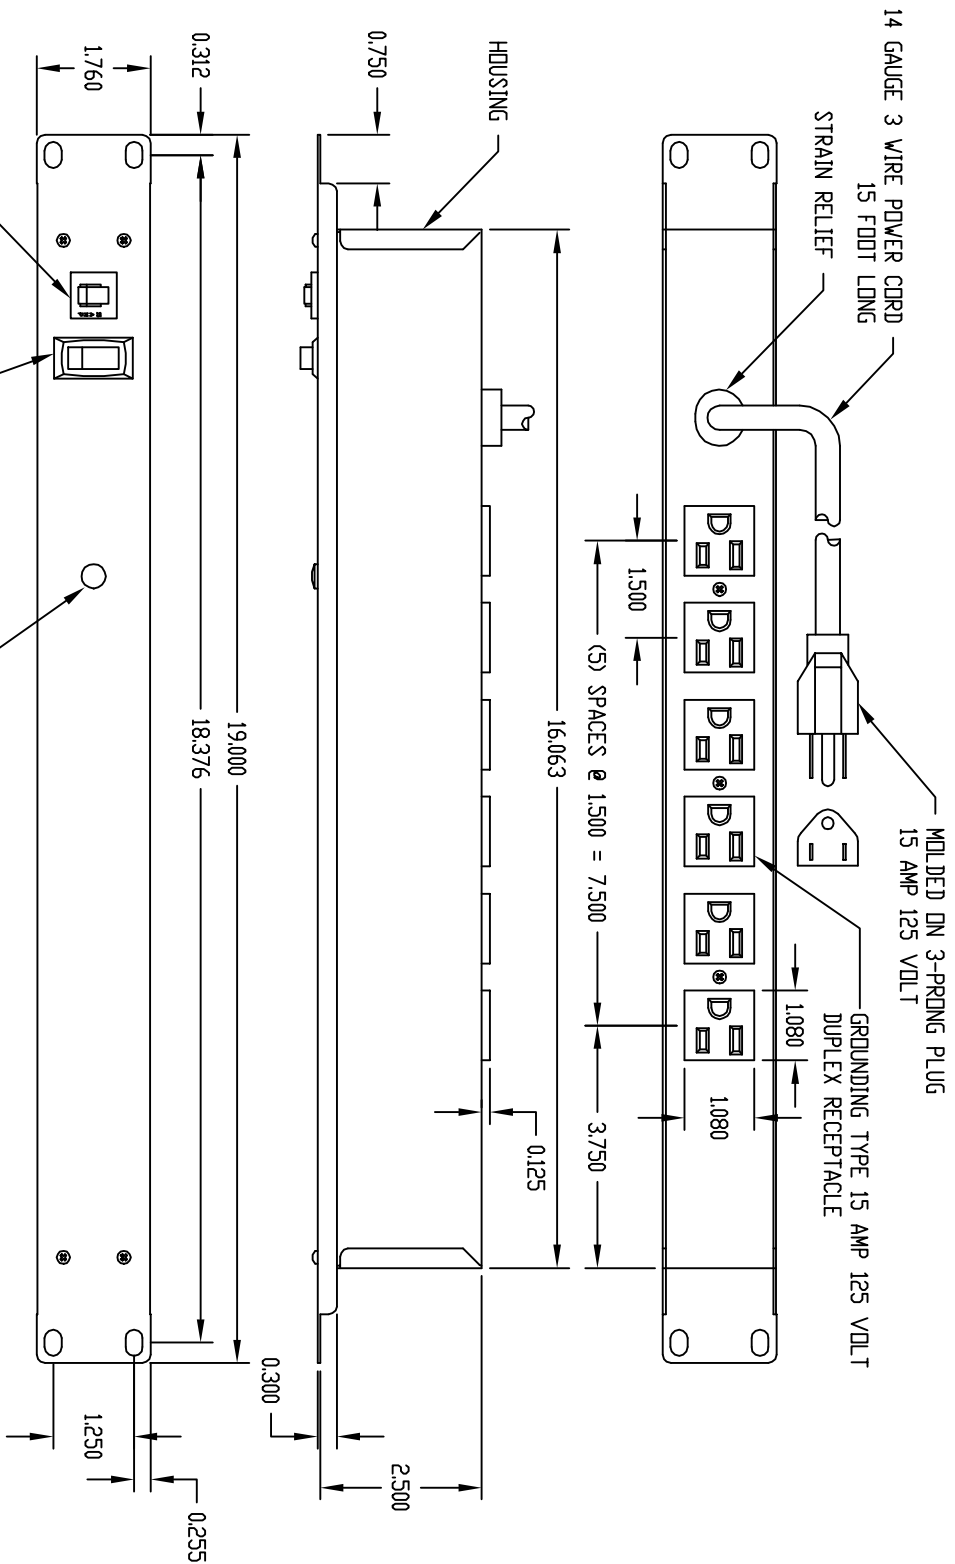

PART NAME

RACKMOUNT POWER OUTLET STRIP

PART No.

POS-193 & POS-193-S

CIRCUIT BREAKER THERMAL TYPE  
15 AMP 125 VOLT  
WITH RESET

MATERIAL:  
HOUSING - 20 GA. STEEL

FINISH:  
HOUSING - SMOOTH BLACK  
FACE PLATE - TEXTURED BLACK  
RECEPTACLES & POWER CORD - BLACK

ILLUMINATED  
ON/OFF SWITCH  
BUTTON COLOR - RED  
15 AMP 125 VOLT

SURGE PROTECTION INDICATOR LAMP  
15 AMP 125 VOLT LENS COLOR - RED  
\*\*POS-193-S ONLY\*\*

NOTE: #POS-193-S IS SURGE SUPPRESSED VERSION.