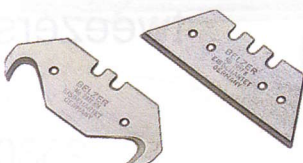

SANDVIK BELZER

Electrician's knife

Material: SPECIAL STEEL.
With wooden handle.
Extra large, strong stainless blade.

2819

Product code	EAN code 731415+		L mm		
			open	closed	
2819	1068844	5	200	110	80

Universal knives

Finish: polished.
Material: LIGHT METAL.

The two handle sections are held together by a countersunk screw. After loosening the screw, the blade can be adjusted or the spare blades can be taken from the inside of the handle sections. Ideal for floor covering, rubber, cardboard, leather, wood etc.

2816

Sliding button for blade adjustment.
Suspension hole and four standard blades in the handle.

Product code	EAN code 731415+		Length mm	

* fully extended blade

2817

Product code	EAN code 731415+		Length mm	

Spare blades

For No. 2816 and No. 2817.
Packed in sets of 10 pieces.

2817K

Product code	EAN code 731415+		L mm	Description	
2817KH	1068820	10	50,5	Curved blades	3