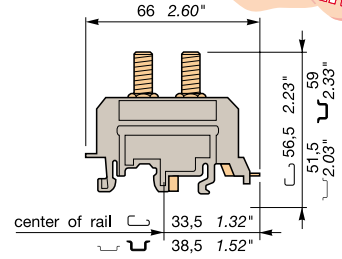

M 35/26.FF

Spacing 26 mm (1.02")

END OF SERIES

2 studs M6 linked by
1 removable bar 15 x 4 mm

Color	Type	Part number
Grey	M 120/35.F	1SNA 115 147 R1600

Color	Type	Part number
Grey	M 300/42.F	1SNA 115 150 R2500

Color	Type	Part numbers
Grey	M 35/26.FF	1SNA 115 140 R2300
Beige V0	M 35/26.FF.V0	1SNA 195 140 R2400

FEC: 145355

Characteristics

Wire size	DIN	NFC	UL	CSA	
	Lug	2.5-70 mm²	6-95 mm²	2-250 MCM	000 AWG max
Bar	25 x 5 mm		1" x .20"		
Wire-clamp	IEC	IEC			
Voltage	Without partition				
	With partition				
Pulse	8 kV	8 kV			
Pollution degree	3	3			

Current	DIN	NFC	UL	CSA
Rated	150 A	192 A	255 A	270 A

Wire-size	DIN	NFC	UL	CSA
Rated	50 mm²	70 mm²	250 MCM	000 AWG

Lug	Central bolt	Wire-clamp	Wire stripping length
H 13 mm			
6 Nm 52 lb.in			

Type	Part numbers
BAEH	th. 12 mm 1SNA 116 934 R0400
BADH	th. 12 mm 1SNA 116 900 R2700
BAMH	th. 9,1 mm 1SNA 114 836 R0000
ECP35	1SNA 113 691 R1600
CPP351	1 block 1SNA 168 206 R1700
CPP352	2 blocks 1SNA 168 205 R1600
CPP353	3 blocks 1SNA 163 418 R2600
CPU35	1SNA 116 514 R0700

Characteristics

Wire size	DIN	NFC	UL	CSA	
	Lug	6-150 mm²	50-150 mm²	0-500 MCM	500 MCM
Bar	32 x 8 mm		1.26" x .32"		
Wire-clamp	IEC	IEC			
Voltage	Without partition				
	With partition				
Pulse	8 kV	8 kV			
Pollution degree	3	3			

Current	DIN	NFC	UL	CSA
Rated	269 A	269 A	230 A	550 A

Wire-size	DIN	NFC	UL	CSA
Rated	120 mm²	120 mm²	500 MCM	500 MCM

Lug	Central bolt	Wire-clamp	Wire stripping length
H 16 mm			
10 Nm 87 lb.in			

Type	Part numbers
BAEH	th. 12 mm 1SNA 116 934 R0400
BADH	th. 12 mm 1SNA 116 900 R2700
BAMH	th. 9,1 mm 1SNA 114 836 R0000
ECP42	1SNA 113 692 R1700
CPP421	1 block 1SNA 168 208 R2100
CPP422	2 blocks 1SNA 168 207 R1000
CPP423	3 blocks 1SNA 163 424 R1400
CPU42	1SNA 116 515 R0000

Characteristics

Wire size	DIN	NFC	UL	CSA	
	Lug	2.5-50 mm²	4-35 mm²	10-2 AWG	4 AWG max
Bar	16 x 4 mm		.63" x .16"		
Wire-clamp	IEC	IEC			
Voltage	Without partition				
	With partition				
Pulse	8 kV	8 kV			
Pollution degree	3	3			

Current	DIN	NFC	UL	CSA
Rated	125 A	101 A	115 A	125 A

Wire-size	DIN	NFC	UL	CSA
Rated	35 mm²	25 mm²	2 AWG	4 AWG

Lug	Central bolt	Wire-clamp	Wire stripping length
H 10 mm			
4,5 Nm 39 lb.in			

Type	Part numbers
BAEH	th. 12 mm 1SNA 116 934 R0400
BADH	th. 12 mm 1SNA 116 900 R2700
BAMH	th. 9,1 mm 1SNA 114 836 R0000
ECP26	1SNA 113 689 R2400
CPP261	1 block 1SNA 168 202 R1300
CPP262	2 blocks 1SNA 168 201 R1200
CPP263	3 blocks 1SNA 163 403 R2000
CPU26	1SNA 114 882 R0700

15 for ECP 6 for CPU

15 for ECP 6 for CPU

15 for ECP 6 for CPU