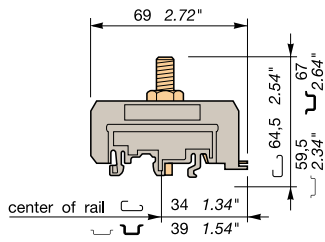

M 120/35.F

Spacing 35 mm (1.38")

1 stud M8