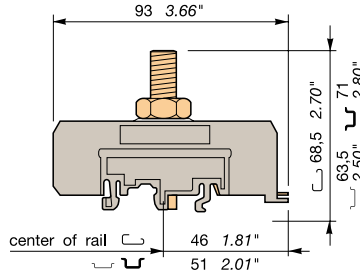

M 300/42.F

Spacing 42 mm (1.65")

1 stud M10