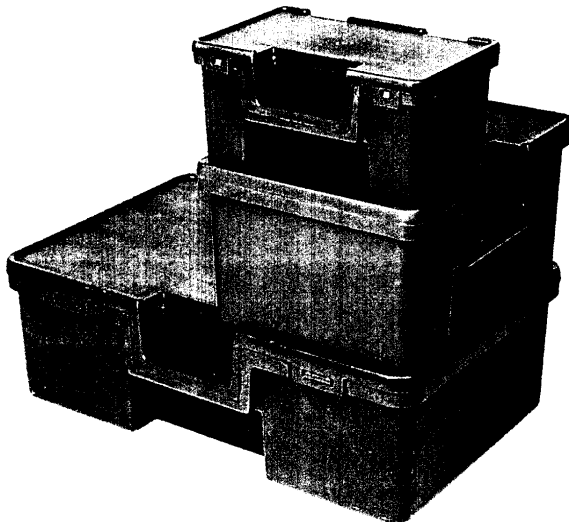

# TRANSPORT BOXES

**Make your dispatches more effective  
with raaco solid**

- Safe transport and logistics
- Save the disposable packaging
- 100% pallet utilization

Sealable/lockable.  
Easy to handle - no edges

Lid stop - lid stays in place  
when open

Click lock.  
Integrated handle/locks

- Made for efficiency and transportation
- High net volume
- Water and dust proof
- Unbreakable, safe, and easy to transport
- Sealable/lockable

**raaco solid 1**  
professional

Small box  
made of PP-copolymer.

HxWxD: 125 x 275 x 175  
Net volume: 3.5 l  
Impact strength: approx 15 kg  
Net Weigh: 0.44 kg  
Unit pcs.: 8

EAN nr. 121569

**raaco solid 2**  
professional

Medium box  
made of PP-copolymer.

HxWxD: 170 x 370 x 275  
Net volume: 11.5 l  
Impact strength: approx 25 kg  
Net Weigh: 1.07 kg  
Unit pcs.: 4

EAN nr. 121576

**raaco solid 3**  
professional

Large box  
made of PP-copolymer.