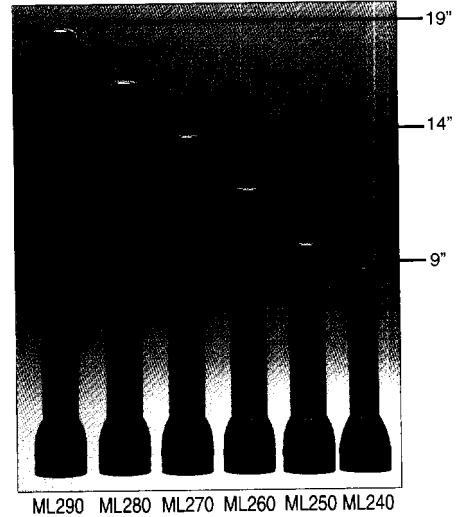

MAGLITE FLASHLIGHTS

- The 'original' Maglite flashlights from USA.
- Tough, long-lasting flashlights designed for and used by police, security and fire professionals.
- Fully adjustable beam from floodlight to spot.
- Powerful White Star Krypton bulb with spare in tailcap.
- Rubber O rings for water resistance.

	DESCRIPTION	BATTERIES	BULB	PACKING		
				Units per Consumer Pack	Consumer Packs per Trade Pack	Trade Packs per Outer
ML100 #	Keyring/Handbag Flashlight	1 x LR03	2800 BC			10
ML110 #	Slim Pocket Flashlight	2 x LR03	2810 BC			5
ML133 #	Small Hand Flashlight	2 x LR6	2833 BC			5
ML240 *	9" Flashlight (2 C)	2 x LR14	2840 BC			6
ML250 *	10" Flashlight (2 D)	2 x LR20	2840 BC			6
ML260 *	12" Flashlight (3 D)	3 x LR20	2860 BC			6
ML270 *	14" Flashlight (4 D)	4 x LR20	2870 BC			6
ML280 *	17" Flashlight (5 D)	5 x LR20	2880 BC			6
ML290 *	19" Flashlight (6 D)	6 x LR20	2890 BC			6