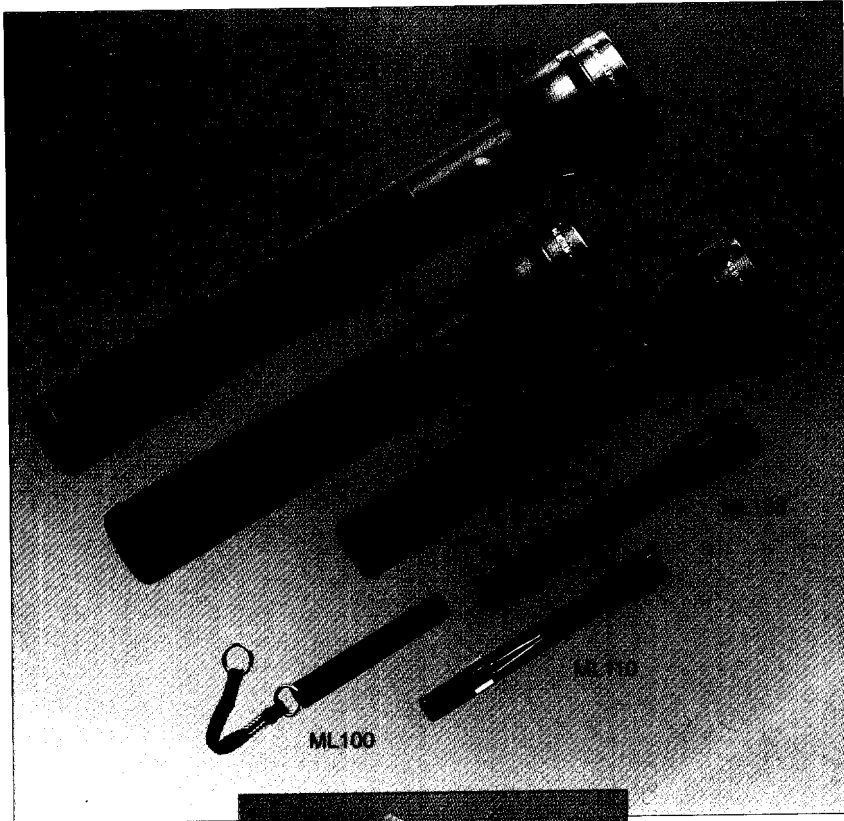

MAGLITE FLASHLIGHTS

- The 'original' Maglite flashlights from USA.
- Tough, long-lasting flashlights designed for and used by police, security and fire professionals.
- Fully adjustable beam from floodlight to spot.
- Powerful White Star Krypton bulb with spare in tailcap.
- Rubber O rings for water resistance.

	DESCRIPTION	BATTERIES	BULB	PACKING		
				Units per Consumer Pack	Consumer Packs per Trade Pack	Trade Packs per Outer
ML100 #	Keyring/Handbag Flashlight	1 x LR03	2800 BC			10
ML110 #	Slim Pocket Flashlight	2 x LR03	2810 BC			5
ML133 #	Small Hand Flashlight	2 x LR6	2833 BC			5
ML240 *	9" Flashlight (2 C)	2 x LR14	2840 BC			6
ML250 *	10" Flashlight (2 D)	2 x LR20	2840 BC			6
ML260 *	12" Flashlight (3 D)	3 x LR20	2860 BC			6
ML270 *	14" Flashlight (4 D)	4 x LR20	2870 BC			6
ML280 *	17" Flashlight (5 D)	5 x LR20	2880 BC			6
ML290 *	19" Flashlight (6 D)	6 x LR20	2890 BC			6