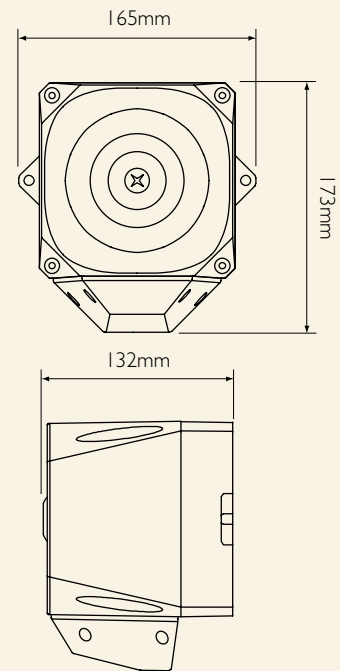

MIDI HIGH OUTPUT SOUNDER / BEACON

The Asserta Midi Sounder Beacon is a versatile and rugged audio-visual alarm designed for industrial environments or areas where there is a requirement for a physically robust and well-protected unit. A range of supply options permit use with a wide range of fire and process systems.

- AC OR DC VERSIONS AVAILABLE
- 110dB(A) OUTPUT
- IP66 PROTECTION
- SIMPLE FIRST & SECOND FIX INSTALLATION
- FULLY INTEGRATED HIGH EFFICIENCY BEACON
- 32 ALARM TONES
- 2 STAGE ALARM

Specification

Voltage Range	AC 115Vac AC 230Vac DC 9 - 60Vdc
Current	24Vac - 40mA (typ) 230Vac - 35mA (typ) 9 - 60Vdc - 230mA (typ)
Output @ 1m	110dB(A)
Tones	32
Alarm Stages	2
Flash Rate	1Hz
Flash Power	2.5J
Temperature	- 20°C to + 70°C
Material	PC / ABS
IP Rating	IP66
Weight	0.8Kg
Body Colour	Red or Grey
Lens Colour	Red, Amber or Clear