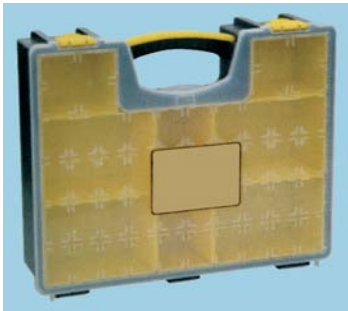

8 Compartment Box

- 8 compartments
- Hinged lids
- Removable compartment tray
- Dimensions: (HxWxD) 420 x 334 x 115mm

481946.472406

Order Code
144-7382

Price Each