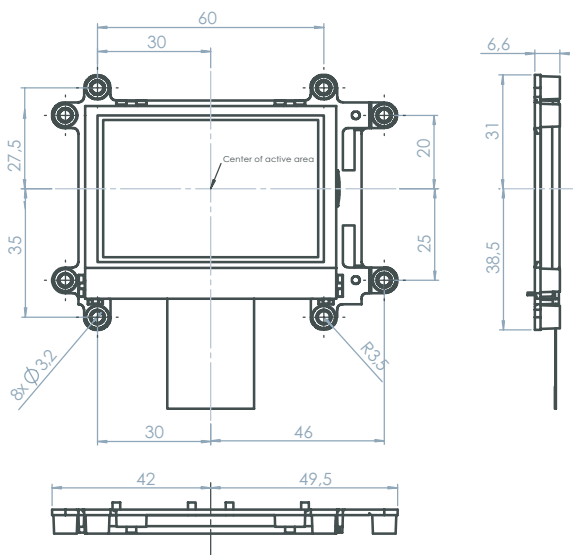

## Mounting Bezel for BTHQ 128064AVC

- Fast and easy use → no extra costs thereby incurred
- Variable mounting possibilities due to breaking points at the mounting holes
- With spacer also usable for the touch panel version
- Material: PC (UL 94v0) white

Reflective Version (P/N BT21011):

LED white/blue (P/N BT21012):

LED green (P/N BT 21012):

- Advantages of a Chip On Glass
- Easy mount in like standard LCD