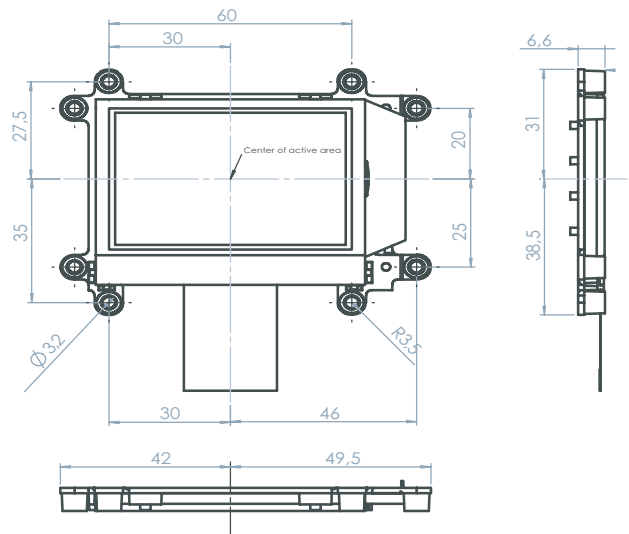

## Mounting Bezel for BTHQ 128064AVC

- Fast and easy use → no extra costs thereby incurred
- Variable mounting possibilities due to breaking points at the mounting holes
- With spacer also usable for the touch panel version
- Material: PC (UL 94v0) white

Reflective Version (P/N BT21011):

LED white/blue (P/N BT21012):

LED green (P/N BT 21012):

- Advantages of a Chip On Glass
- Easy mount in like standard LCD