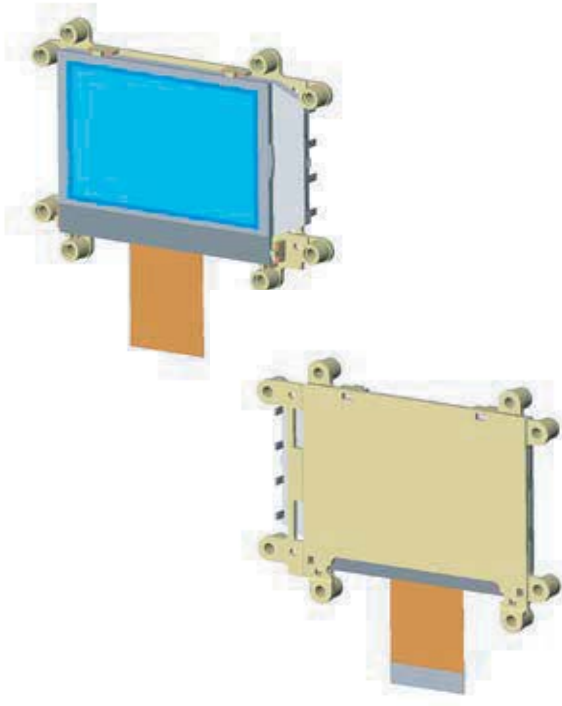

## Mounting Bezel for BTHQ 128064AVC

- Fast and easy use → no extra costs thereby incurred
- Variable mounting possibilities due to breaking points at the mounting holes
- With spacer also usable for the touch panel version
- Material: PC (UL 94v0) white

Reflective Version (P/N BT21011):

LED white/blue (P/N BT21012):

LED green (P/N BT 21012):

- Advantages of a Chip On Glass
- Easy mount in like standard LCD