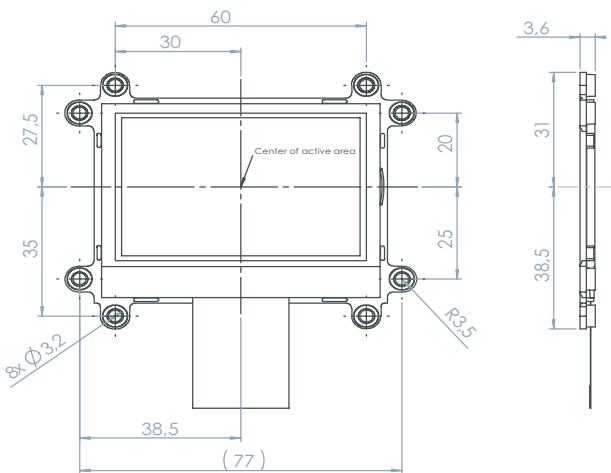

## Mounting Bezel for BTHQ 128064AVC

- Fast and easy use → no extra costs thereby incurred
- Variable mounting possibilities due to breaking points at the mounting holes
- With spacer also usable for the touch panel version
- Material: PC (UL 94v0) white

Reflective Version (P/N BT21011):

LED white/blue (P/N BT21012):

LED green (P/N BT 21012):

- Advantages of a Chip On Glass
- Easy mount in like standard LCD