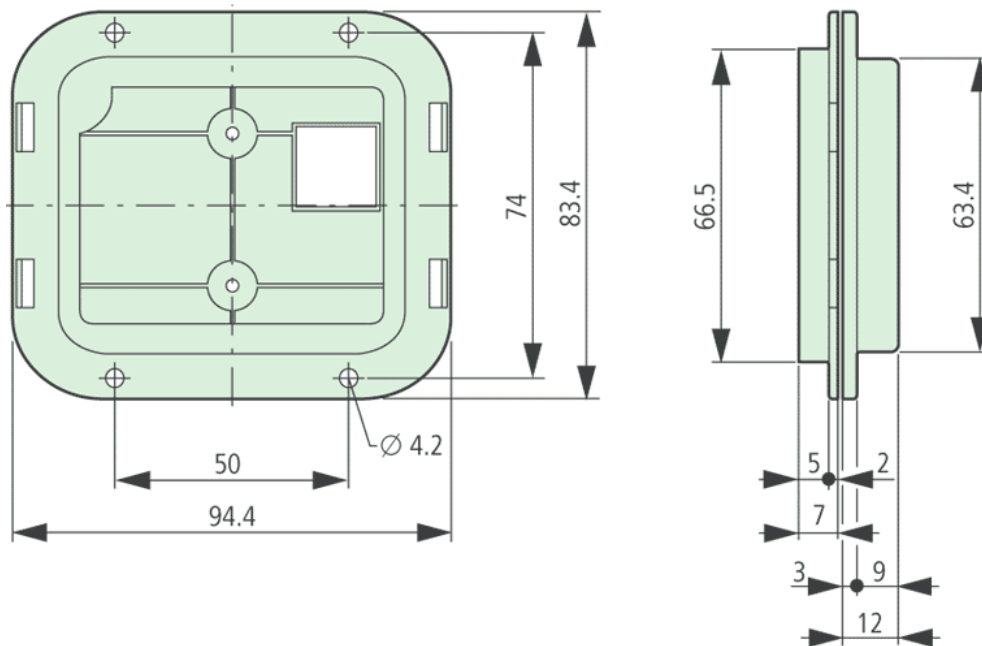

Dimensions