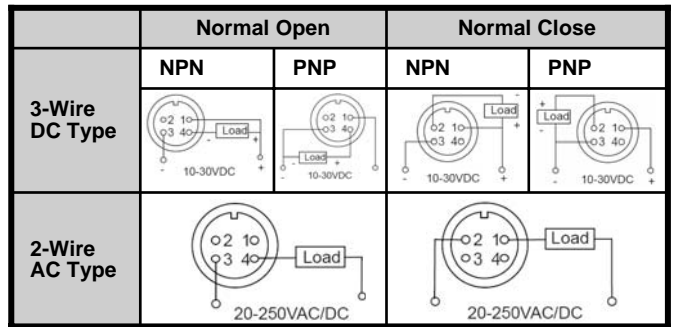

Quick Connector Type Wiring Diagram

Dimensions

	Thread	Type	A (mm)	B (max, mm)	C (min, mm)	D (max, mm)
	M8 X 1	Shielded	8	45	35	
		Unshielded		50		4.5
	M12 X 1	Shielded	12	55	40	
		Unshielded		60		5.0
	M18 X 1	Shielded	18	60	45	
		Unshielded		68		8.5
	M30 X 1	Shielded	30	60	45	
		Unshielded		73		13
	M8 X 1	Shielded	8	66	40	
		Unshielded		70		4.5
	M12 X 1	Shielded	12	66	35	
		Unshielded		70		5.0
	M18 X 1	Shielded	18	62	40	
		Unshielded		70		8.5
	M30 X 1	Shielded	30	68	37	
		Unshielded		81		13