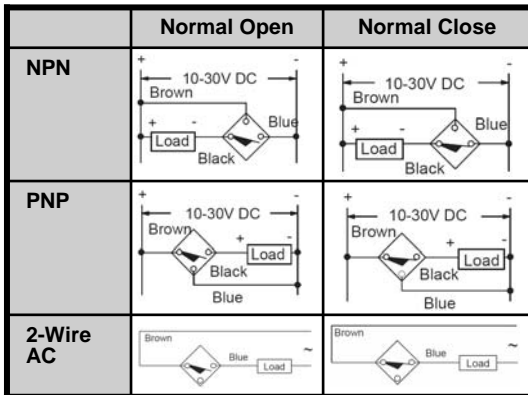

A Series Proximity Switches

Prewired Type Wiring Diagram