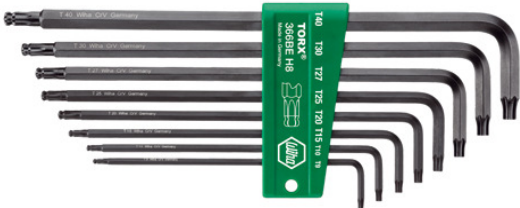

366BEH8

**Wiha. Premium Werkzeuge
für Profis.**

TORX® ball head L-key set in holder, 8 pcs.

Blade Chrome-vanadium steel, through hardened, manganese-phosphated.
 Application For all hard-to-reach TORX® screws.
 Extra The TORX® ball end enables fastening and unfastening at an angle of up to 25°.

Order No.	
32394	5

Order No.				
32386	T9	111	21	7/64
32387	T10	121	23	1/8
32388	T15	136	27	9/64
32389	T20	148	29	5/32
32390	T25	163	33	3/16
32391	T27	176	36	7/32
32392	T30	191	38	1/4
32393	T40	210	43	5/16