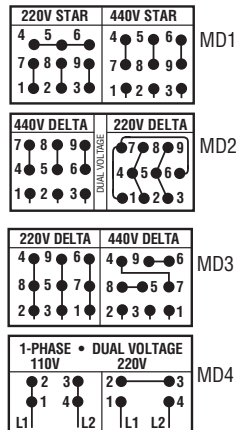

#### Vinyl Cloth (B-500)

LEGEND	Part Number	Sequences per Card	
		1.500" (38.10 mm)	0.750" (19.05 mm)
<b>0</b>	WM-0-VP		
<b>1</b>	WM-1-VP		
<b>2</b>	WM-2-VP		
<b>and so on thru</b>	and so on thru		
<b>9</b>	WM-9-VP		
<b>1 - 33</b>	WM-1-33-VP	1	2
<b>34 - 66</b>	WM-34-66-VP	1	2
<b>A - Z</b>	WM-A-Z-VP	1	2

### Standard Solid Motor Numbers

#### Acetate Cloth (B-12)

LEGEND	Part Number	Markers per Card	
		1.500" (38.10 mm)	0.750" (19.05 mm)
<b>T1</b>	HH-T1	36	72
<b>T2</b>	HH-T2	36	72
<b>T3</b>	HH-T3	36	72
<b>and so on thru</b>	and so on thru		
<b>T6</b>	HH-T6	36	72

#### Acetate Cloth (B-12)

STYLE	Part Number	Marker Size	
		Inch (mm)	
<b>A</b>	MD-1	1.500 x 0.750	(38.10 x 19.05)
<b>B</b>	MD-2	1.500 x 0.750	(38.10 x 19.05)
<b>C</b>	MD-3	1.500 x 0.750	(38.10 x 19.05)
<b>D</b>	MD-4	1.500 x 0.705	(38.10 x 19.05)