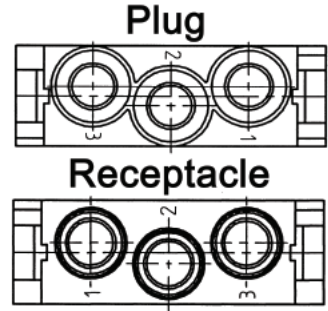

Plug	Receptacle
10399800	10399900