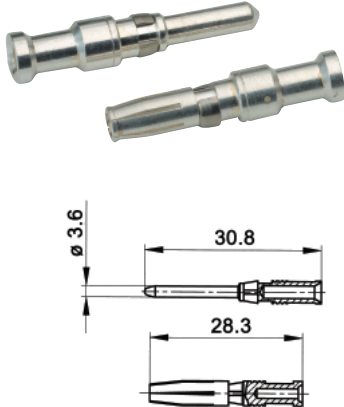

## 3 CONTACT HIGH VOLTAGE MODULES

**Rated Voltage:**  
1000V

**Rated Current:**  
50A

Plug	Receptacle
10399800	10399900

Contacts Sold Separately

## MACHINE CONTACTS: DIAMETER 3.6 MM

Bags of 100				
mm <sup>2</sup>	AWG	Silver		Stripping Length (mm)
		Pin	Socket	
1.5	16	1121070C	1121570C	10
2.5	14	1121060C	1121560C	10
4.0	12	1121000C	1121500C	10
6.0	10	1121010C	1121510C	10
10	8	1121020C	1121520C	10

Part number= 1 contact