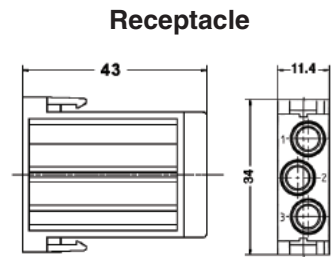

Contacts Sold Separately