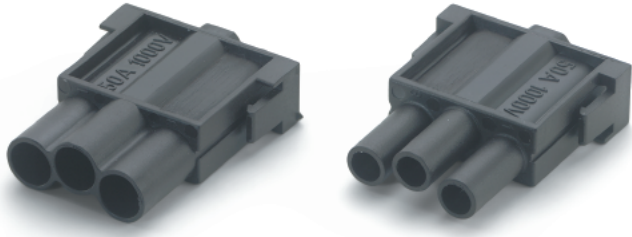

# EPIC® Rectangular Connectors

MC Series Plugs & Receptacles

## 3 CONTACT HIGH VOLTAGE MODULES

**Rated Voltage:**  
1000V

**Rated Current:**  
50A

Plug	Receptacle
10399800	10399900

Contacts Sold Separately

## MACHINE CONTACTS: DIAMETER 3.6 MM

Bags of 100				
mm <sup>2</sup>	AWG	Silver		Stripping Length (mm)
		Pin	Socket	
1.5	16	1121070C	1121570C	10
2.5	14	1121060C	1121560C	10
4.0	12	1121000C	1121500C	10
6.0	10	1121010C	1121510C	10
10	8	1121020C	1121520C	10