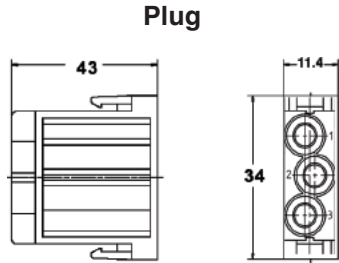

Plug	Receptacle
10399800	10399900