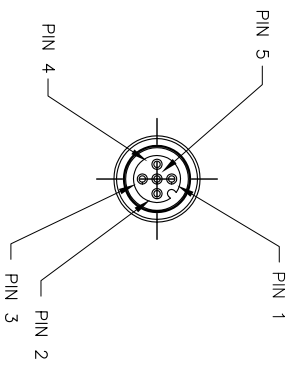

## PART NO MATRIX

8	0	X	0	0	0	X	X	X	X	X	X	X	X	X	X
B=Micro Change	0=Portable	3=3 Core 4=4 Core 5=5 Core	000 = Female Straight	See table of cable types	M=Metres F=feet	LENGTH METRES 020=2 METRES 050=5 METRES 200=20 METRES	OPTIONS								
							Blank=Yellow (Standard)	A=Grey							
							Coupling Nut Material Blank=Standard 1=Stainless Steel 5=Delrin								