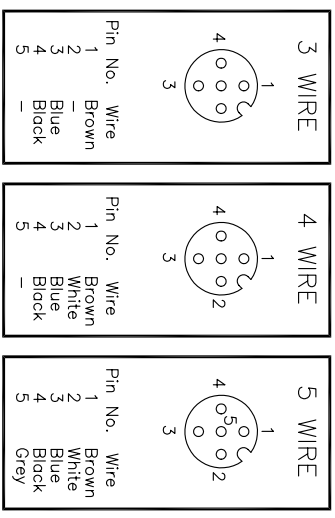

# MICRO-CHANGE '80' SERIES PORTABLE CONNECTOR LEAD

**AERO-MOTIVE(UK)LTD**  
 FACTORY 9 RASSAU IND. EST.  
 EBBW VALE GWENT NP35SD

THIS DRAWING CONTAINS INFORMATION THAT IS  
 PROPRIETARY TO AERO-MOTIVE (UK) LTD. AND  
 NOT BE USED WITHOUT WRITTEN PERMISSION.

## PART NO MATRIX

8	0	X	0	0	0	X	X	X	X	X	X	X	X	X	X
B=Micro Change	0=Portable	3=3 Core 4=4 Core 5=5 Core	000 = Female Straight	See table of cable types	M=Metres F=feet	LENGTH METRES 020=2 METRES 050=5 METRES 200=20 METRES	OPTIONS								
							Blank=Yellow (Standard)	A=Grey							
							Coupling Nut Material Blank=Standard 1=Stainless Steel 5=Delrin								