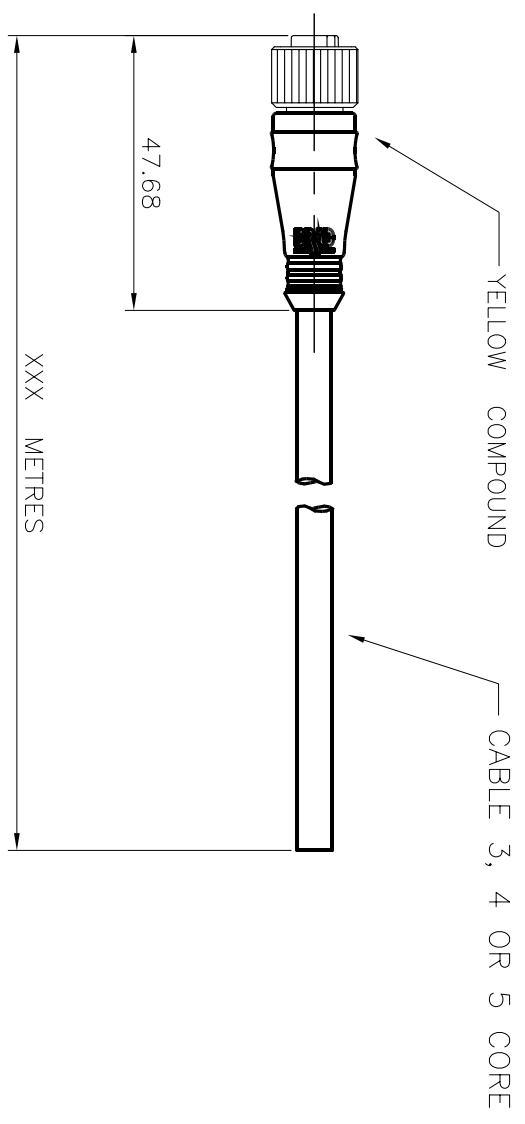

# MICRO-CHANGE '80' SERIES PORTABLE CONNECTOR LEAD

**AERO-MOTIVE(UK)LTD**  
 FACTORY 9 RASSAU IND. EST.  
 EBBW VALE GWENT NP35SD

THIS DRAWING CONTAINS INFORMATION THAT IS  
 PROPRIETARY TO AERO-MOTIVE (UK) LTD. AND  
 NOT BE USED WITHOUT WRITTEN PERMISSION.

## PART NO MATRIX

8	0	X	0	0	0	X	X	X	X	X	X	X	X	X	X
B=Micro Change	0=Portable	3=3 Core 4=4 Core 5=5 Core	000 = Female Straight	See table of cable types	M=Metres F=feet	LENGTH METRES 020=2 METRES 050=5 METRES 200=20 METRES	OPTIONS								
							Blank=Yellow (Standard)	A=Grey							
							Coupling Nut Material Blank=Standard 1=Stainless Steel 5=Delrin								

**BRADHARRISON®**  
 From Aero-Motive (UK) Limited

Part No

80X000XXXXXX