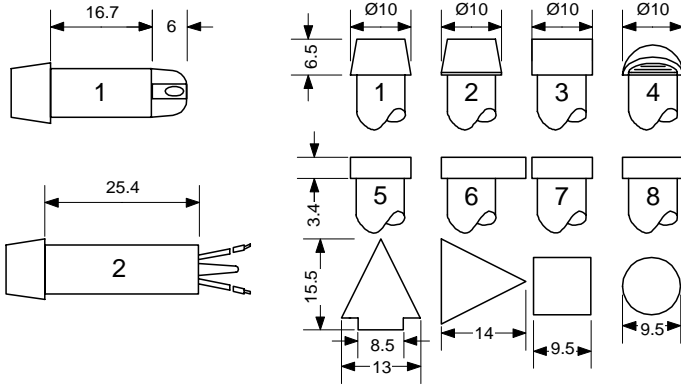

- ★ 8 Lens styles available,
- ★ Stripped wire or Solder Tag.
- ★ 3 Colour Lenses - Red, Green & Amber, in Opaque and Transparent
- ★ Neon, Filament or LED - dependant on operation voltage required
- ★ Body manufactured in Polycarbonate
- ★ Standard wire supplied - PVC
- ★ Can be supplied with custom wire lengths and wire specifications

Range	Lens Type	Body Length	Termination	Voltage	Transparent / Opaque Lens	Colour
503	1	1	05	-	LED	RED
	2	2	11	-	640	GRN
	3			1440	-	AMB
	4			24	-	
	5			25	-	
	6			28	-	
	7			125	-	
	8			240	-	

Example - 5031105-640-T/RED

Termination Options	
01	2 x 2.8mm Tag
05	Stripped Wire
11	Solder Tag
13	Pin
T 105 C.. PVC Wire Std.	
T 120 C.. Si Wire optional	
Custom Options available	