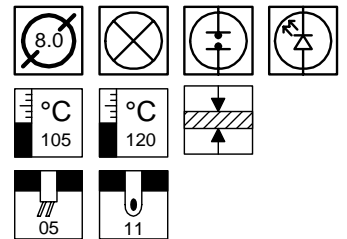

- ★ 8 Lens styles available,
- ★ Stripped wire or Solder Tag.
- ★ 3 Colour Lenses - Red, Green & Amber, in Opaque and Transparent
- ★ Neon, Filament or LED - dependant on operation voltage required
- ★ Body manufactured in Polycarbonate
- ★ Standard wire supplied - PVC
- ★ Can be supplied with custom wire lengths and wire specifications

Range	Lens Type	Body Length	Termination	Voltage	Transparent / Opaque Lens	Colour
503	1	1	05	-	LED	RED
	2	2	11	-	640	GRN
	3			1440	-	AMB
	4			24	-	
	5			25	-	
	6			28	-	
	7			125	-	
	8			240	-	

Example - 5031105-640-T/RED

Termination Options	
01	2 x 2.8mm Tag
05	Stripped Wire
11	Solder Tag
13	Pin
T 105 C.. PVC Wire Std.	
T 120 C.. Si Wire optional	
Custom Options available	