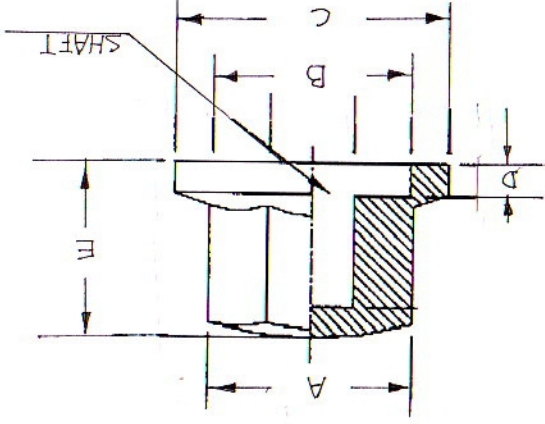

嘉信旋鈕股份有限公司  
 CHIA SHIN KNOBS CO., LTD.  
 351, YUNGHO ROAD,  
 CHUNGHO CTTY,  
 TAIPEI HSIEN,  
 TEL:(02)2225-1216-7  
 FAX:(02)2222-7312

P/N	A	B	C	D	E	Shaft	INDEX
CF-W2-6-T18W7	20.0	17.3	25.3	1.5	15.0	T18	White
CF-W2-6-S(6.4)W7	20.0	17.3	25.3	1.5	15.0	6.4mm	White
CF-W2-91-S(6.4)W6	20.0	17.3	25.3	1.5	15.0	6.4mm	Black
CF-W3-6-T18W7	14.3	13.8	19.0	2.5	12.3	T18	White
CF-W3-91-S(6.4)W6	14.3	13.8	19.0	2.5	12.3	6.4mm	Black

CF-W2-6-S(6.4)e

CF-W2-7-T18

CF-W3-6-T18

Material: PLASTIC  
 Tolerance: +/-0.20  
 Unit : mm

Date: 1-Sep-07

P/N:  
 CHIA SHIN P/N:  
 CF-W SERIES