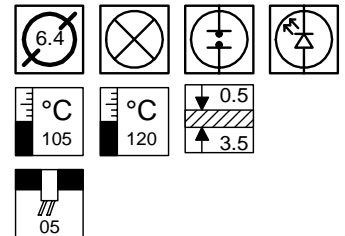

- ★ 2 Lens styles available
- ★ Stripped wire termination.
- ★ 3 Colour Lenses - Red, Green & Amber, in Opaque and Transparent
- ★ Neon, Filament or LED - dependant on operation voltage required
- ★ Body manufactured in Polycarbonate
- ★ Standard wire supplied - PVC
- ★ Can be supplied with custom wire lengths and wire specifications

Range	Lens Type	Termination	Voltage	Transparent / Opaque Lens	Colour
515	1	05	- LED	T	/ RED
	2		- 640	O	/ GRN
			- 1440		/ AMB
			- 24		
			- 25		
			- 28		
			- 125		
			- 240		

Example - 515105-640-T/RED