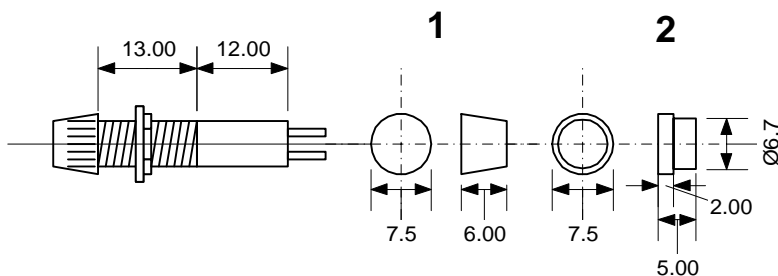

- ★ 2 Lens styles available
- ★ Stripped wire termination.
- ★ 3 Colour Lenses - Red, Green & Amber, in Opaque and Transparent
- ★ Neon, Filament or LED - dependant on operation voltage required
- ★ Body manufactured in Polycarbonate
- ★ Standard wire supplied - PVC
- ★ Can be supplied with custom wire lengths and wire specifications

Range	Lens Type	Termination	Voltage	Transparent / Opaque Lens	Colour
515	1	05	- LED	T	/ RED
	2		- 640	O	/ GRN
			- 1440		/ AMB
			- 24		
			- 25		
			- 28		
			- 125		
			- 240		

Example - 515105-640-T/RED

Termination Options	
01	2 x 2.8mm Tag
03	6.3mm Tag
05	Stripped Wire
11	Solder Tag
13	Pin

T 105 C.. PVC Wire Std.
T 120 C.. Si Wire optional

Custom Options available