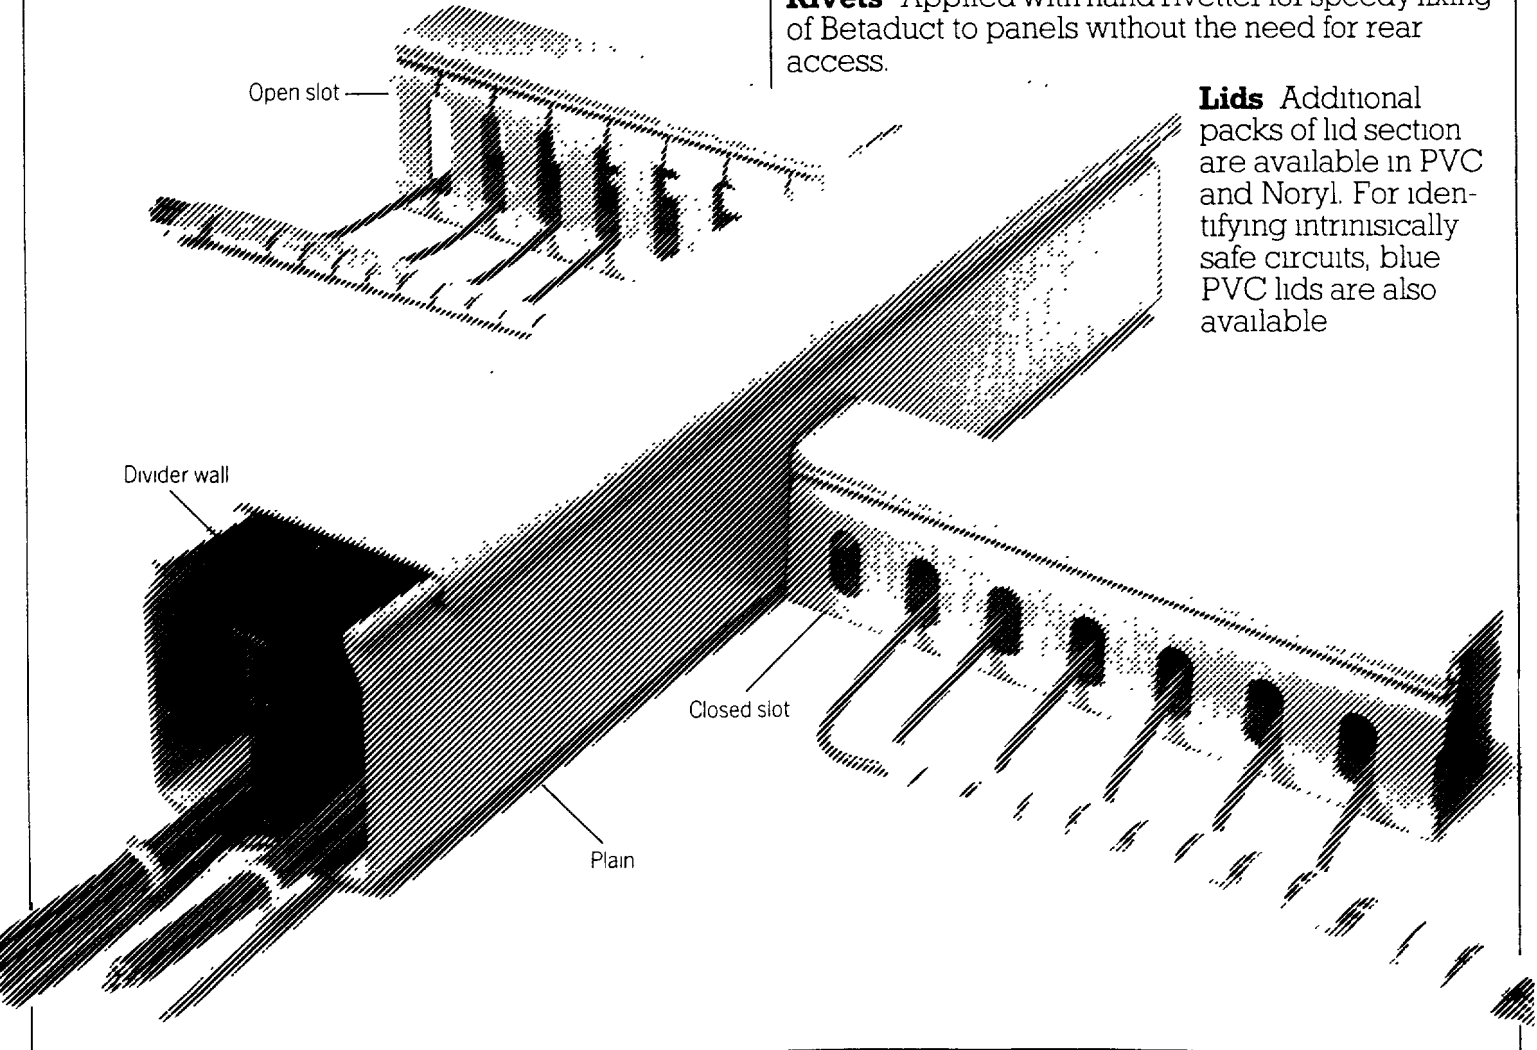

Accessories

Divider Provides separated channels within one duct. Mounted on insulating washers.

Rivets Applied with hand rivetter for speedy fixing of Betaduct to panels without the need for rear access.

Lids Additional packs of lid section are available in PVC and Noryl. For identifying intrinsically safe circuits, blue PVC lids are also available