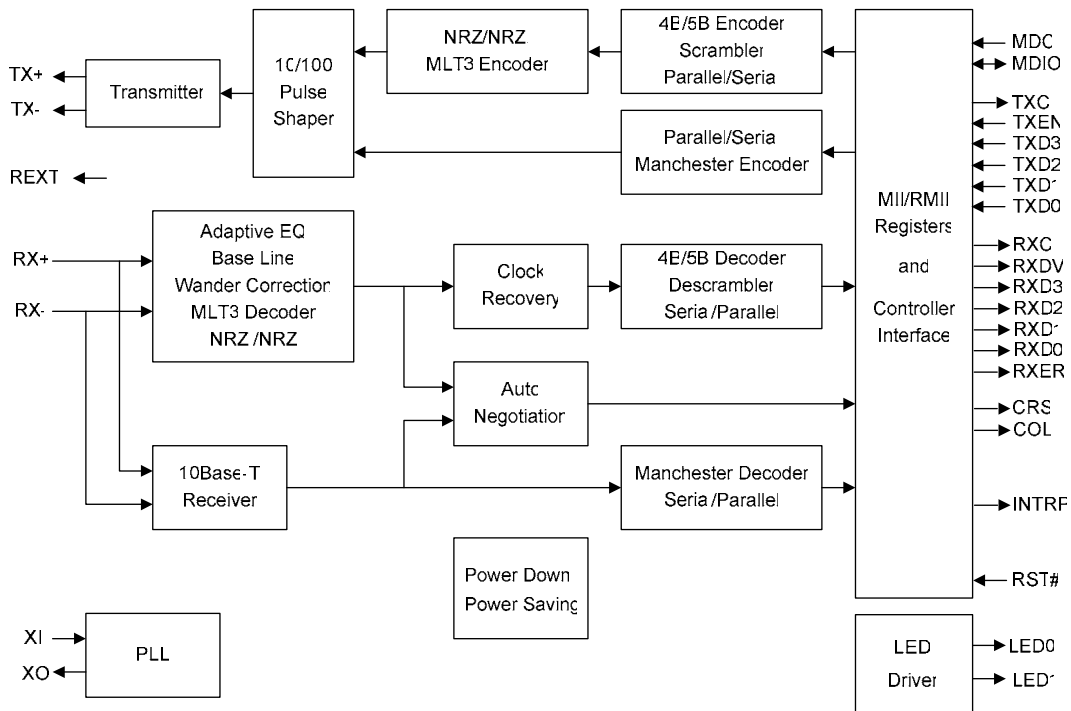

Physical Layer Transceiver 10/100BASE-T/TX

General Description

Operating the core at 1.8 volts to meet low voltage and low - power requirements, the KSZ8041NL is a 10BASE-T/100BASE-TX Physical Layer Transceiver with MII / RMII interfaces to transmit and receive data. A unique mixed signal design extends signaling distance while reducing power consumption.

HP Auto MDI/MDI-X provides the most robust solution for eliminating the need to differentiate between crossover and straight-through cables.

The KSZ8041NL represents a new level of features and performance and is an ideal choice of physical layer transceiver for 100BASE-TX/10BASE-T applications.

Applications

- Printers
- LOM
- Games Console
- IPTV
- IP phones
- IP Set-Top Boxes
- Industrial Ethernet
- Automated Industrial Control Applications

Block Diagram

KSZ8041-NL Block Diagram

Features

- Single chip 100BASE-TX/10BASE-T physical layer solution
- Low power CMOS design, power consumption of ~150 mW
- Robust operation over standard cables
- Supports Media Independent Interface (MII), Reduced MII (RMII)
- RMII Back-to-Back Mode
- Supports HP MDI/MDI-X auto crossover
- Supports power down mode and power saving mode
- MDC/MDIO to 12.5 MHz for rapid configuration
- Fully compliant to IEEE 802.3u standard
- Supports auto-negotiation and manual selection for 10/100Mbps speed and full/half-duplex mode
- Single Power Supply (3.3V)
- 32-pin MLF™ (QFN per JEDEC) package