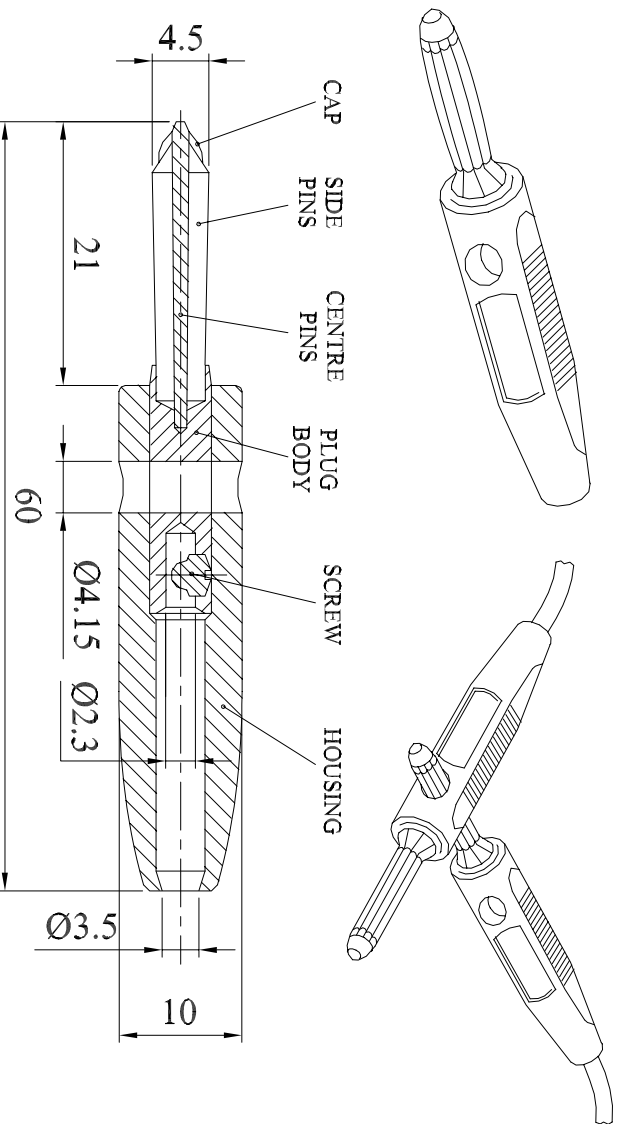

This side stackable plug has a screw connection for the lead wire and a push-on pliable PVC moulding. The conductor and outside diameter cable entry sizes are designed to suit PVC or silicone rubber flexible test cables up to 2,5mm².

MATERIAL
 CAP : Brass
 SIDE PINS : Brass
 CENTRE PIN : Brass
 PLUG BODY : Brass
 HOUSING : PVC C21/55
 SCREW : Brass, M3,5x0,6
 RATING : 20 Amps

Dimensions

COLOUR	ORDER CODE
BLACK	555-0100
BLUE	555-0200
BROWN	555-0300
GREEN	555-0400
RED	555-0500
WHITE	555-0600
YELLOW	555-0700

CONVERTED FROM PS0403 ISS4 (12.12.95) IN JAN 2003

Drgn No 555 SERIES TITLE BUNCH PIN SIDE STACKABLE PLUG

ALL DIMENSIONS IN MM
 ANGLES IN DECIMAL DEGREES

DELTRON Components

555 4

GENERAL SPECIFICATION
 FOR 555 SERIES

CUSTOMER

FILTER REF

Aprvd Date 10/02/03

Aprvd By MC

Drwn by BFS

Scale: NTS

Sheet 1 / 1