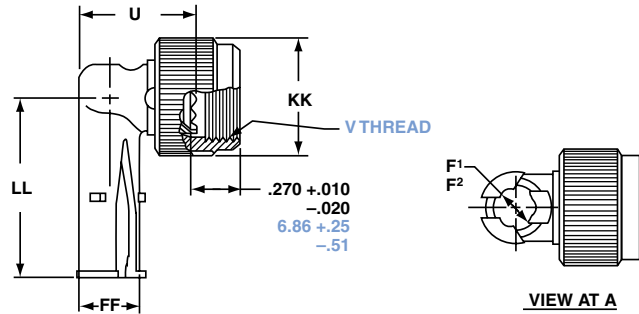

Amphe-Lite – accessories

cable clamps

*10-630934-XXX

*10-630935-XXX

* To complete order number, add shell size and suffix number.
For example, shell size 11 with electroless nickel, 10-630934-11F.

Finish	10-No Suffix
Electroless nickel	-()F

Inches

Shell Size	F ¹ Min. Dia. Cable	F ² Max. Dia. Cable	L Max.	U Max.	FF Dia. Max.	KK Dia. Max.	LL Max.
9	.094	.203	1.431	.656	.347	.629	1.015
11	.141	.250	1.431	.688	.394	.756	1.062
13	.172	.323	1.431	.750	.467	.883	1.125
15	.203	.422	1.431	.859	.566	1.011	1.328
17	.234	.500	1.431	.937	.644	1.138	1.392
19	.265	.562	1.431	1.000	.706	1.265	1.453
21	.297	.625	1.492	1.062	.769	1.393	1.609
23	.328	.703	1.492	1.141	.847	1.488	1.656
25	.359	.765	1.492	1.203	.909	1.616	1.719

Millimeters

Shell Size	F ¹ Min. Dia. Cable	F ² Max. Dia. Cable	L Max.	U Max.	FF Dia. Max.	KK Dia. Max.	LL Max.
9	2.39	5.16	36.35	16.66	8.81	15.98	25.78
11	3.58	6.35	36.35	17.48	10.01	19.20	26.97
13	4.37	8.20	36.35	19.05	11.86	22.43	28.58
15	5.16	10.72	36.35	21.82	14.38	25.68	33.73
17	5.94	12.70	36.35	23.80	16.36	28.91	35.36
19	6.73	14.27	36.35	25.40	17.93	32.13	36.91
21	7.54	15.88	37.90	26.97	19.53	35.38	40.87
23	8.33	17.86	37.90	28.98	21.51	37.80	42.06
25	9.12	19.43	37.90	30.56	23.09	41.05	43.66

All dimensions for reference only.