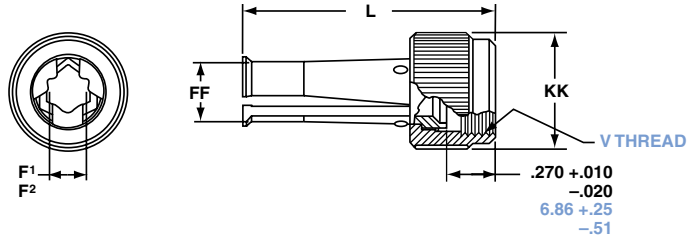

Amphe-Lite – accessories

cable clamps

*10-630934-XXX

*10-630935-XXX

* To complete order number, add shell size and suffix number.
For example, shell size 11 with electroless nickel, 10-630934-11F.

Finish	10-No Suffix
Electroless nickel	-()F

Inches

Shell Size	F ¹ Min. Dia. Cable	F ² Max. Dia. Cable	L Max.	U Max.	FF Dia. Max.	KK Dia. Max.	LL Max.
9	.094	.203	1.431	.656	.347	.629	1.015
11	.141	.250	1.431	.688	.394	.756	1.062
13	.172	.323	1.431	.750	.467	.883	1.125
15	.203	.422	1.431	.859	.566	1.011	1.328
17	.234	.500	1.431	.937	.644	1.138	1.392
19	.265	.562	1.431	1.000	.706	1.265	1.453
21	.297	.625	1.492	1.062	.769	1.393	1.609
23	.328	.703	1.492	1.141	.847	1.488	1.656
25	.359	.765	1.492	1.203	.909	1.616	1.719

Millimeters

Shell Size	F ¹ Min. Dia. Cable	F ² Max. Dia. Cable	L Max.	U Max.	FF Dia. Max.	KK Dia. Max.	LL Max.
9	2.39	5.16	36.35	16.66	8.81	15.98	25.78
11	3.58	6.35	36.35	17.48	10.01	19.20	26.97
13	4.37	8.20	36.35	19.05	11.86	22.43	28.58
15	5.16	10.72	36.35	21.82	14.38	25.68	33.73
17	5.94	12.70	36.35	23.80	16.36	28.91	35.36
19	6.73	14.27	36.35	25.40	17.93	32.13	36.91
21	7.54	15.88	37.90	26.97	19.53	35.38	40.87
23	8.33	17.86	37.90	28.98	21.51	37.80	42.06
25	9.12	19.43	37.90	30.56	23.09	41.05	43.66

All dimensions for reference only.