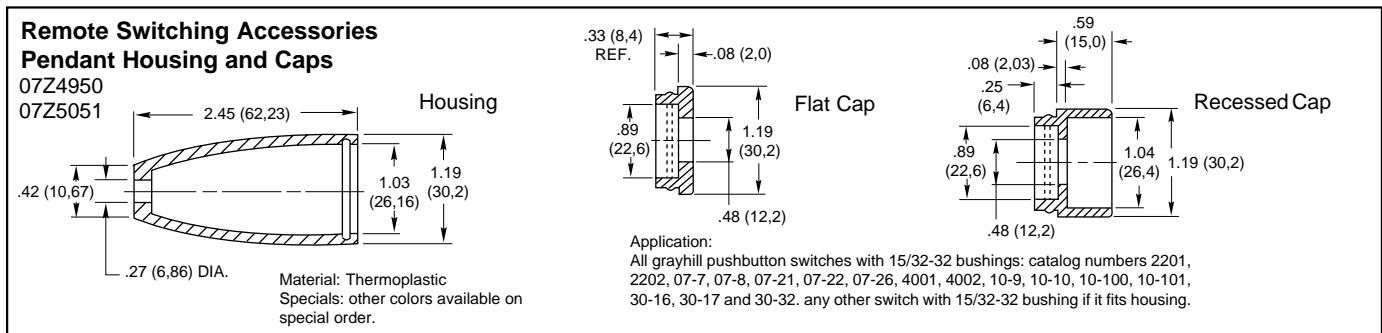

ACCESSORIES

For Pushbutton Switches

DIMENSIONS In Inches (and millimeters)

ORDERING INFORMATION:

Mounting Nuts, Button Caps, and Guards

Part Number	Color
07C1040-1	Decorative Nut
23C1024	Decorative Nut
30C1023-1	Decorative Nut
07Z1047-1 BLK	Black Button Cap
07Z1047-2 RED	Red Button Cap
10C1015-1	Button Guard
30B1012-5	Red Cap
30B1012-8	White Cap
30B1012-9	Black Cap

Pendant Housing and Caps

Part Number	Description
07Z4950 RED	Red Flat Cap & Housing
07Z4950 BLK	Black Flat Cap & Housing
07Z5051 RED	Red Rcstd Cap & Housing
07Z5051 BLK	Black Rcstd Cap & Housing

Sold only as sets of one housing and one cap.