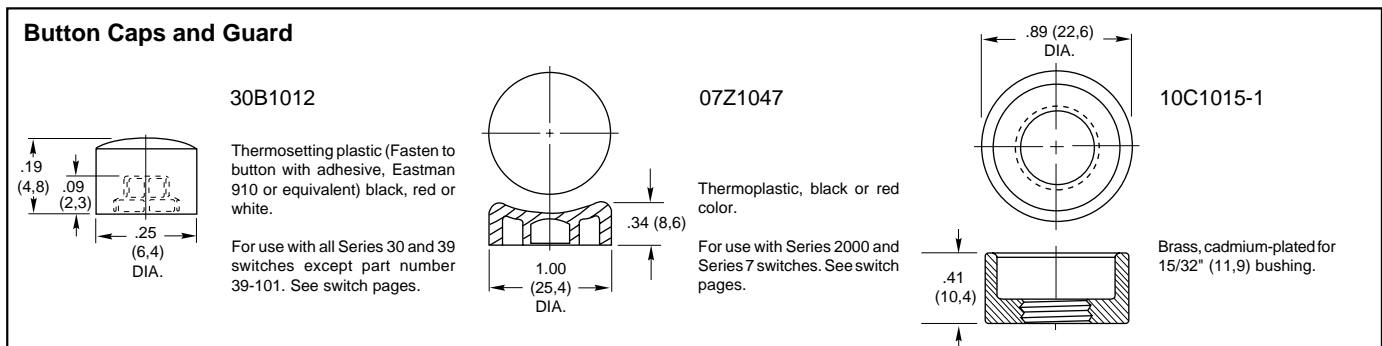

ACCESSORIES

For Pushbutton Switches

DIMENSIONS In Inches (and millimeters)

ORDERING INFORMATION:

Mounting Nuts, Button Caps, and Guards

Part Number	Color
07C1040-1	Decorative Nut
23C1024	Decorative Nut
30C1023-1	Decorative Nut
07Z1047-1 BLK	Black Button Cap
07Z1047-2 RED	Red Button Cap
10C1015-1	Button Guard
30B1012-5	Red Cap
30B1012-8	White Cap
30B1012-9	Black Cap

Pendant Housing and Caps

Part Number	Description
07Z4950 RED	Red Flat Cap & Housing
07Z4950 BLK	Black Flat Cap & Housing
07Z5051 RED	Red Rcstd Cap & Housing
07Z5051 BLK	Black Rcstd Cap & Housing

Sold only as sets of one housing and one cap.