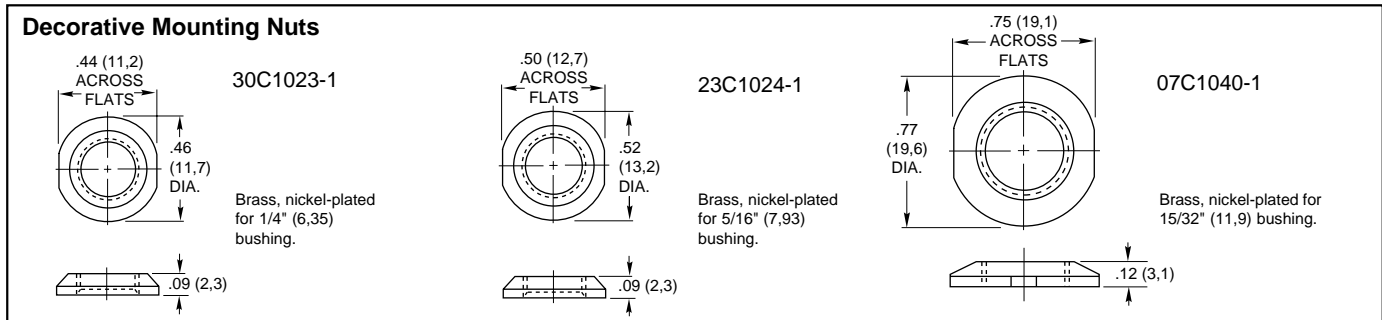

ACCESSORIES

For Pushbutton Switches

DIMENSIONS In Inches (and millimeters)

ORDERING INFORMATION:

Mounting Nuts, Button Caps, and Guards

Part Number	Color
07C1040-1	Decorative Nut
23C1024	Decorative Nut
30C1023-1	Decorative Nut
07Z1047-1 BLK	Black Button Cap
07Z1047-2 RED	Red Button Cap
10C1015-1	Button Guard
30B1012-5	Red Cap
30B1012-8	White Cap
30B1012-9	Black Cap

Pendant Housing and Caps

Part Number	Description
07Z4950 RED	Red Flat Cap & Housing
07Z4950 BLK	Black Flat Cap & Housing
07Z5051 RED	Red Rcstd Cap & Housing
07Z5051 BLK	Black Rcstd Cap & Housing

Sold only as sets of one housing and one cap.