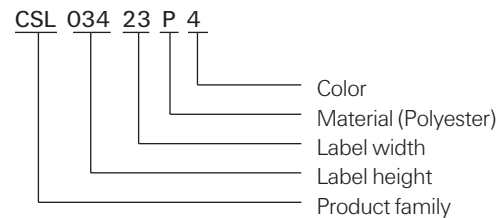

Part numbering system