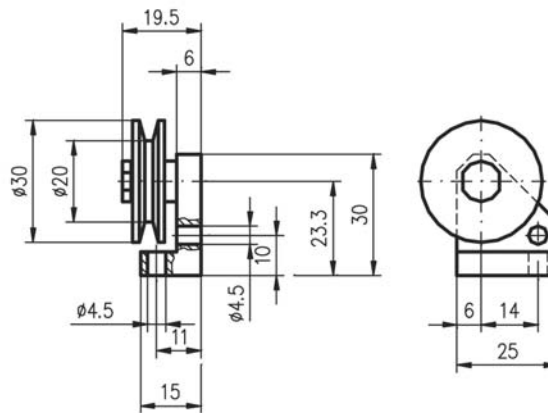

## Draw-wire accessories

- Guide pulley for draw-wire encoder

Order code 8.0000.7000.0031

**Stock types**  
Draw wire accessories

Extension cable, steel wire 2 m: Order code 8.0000.7000.0033

Extension cable, steel wire 5 m: Order code 8.0000.7000.0034

Extension cable, steel wire 10 m: Order code 8.0000.7000.0035

Extension cable, para wire 2 m: Order code 8.0000.7000.0032

Dimensions:

Guide pulley

Extension cable