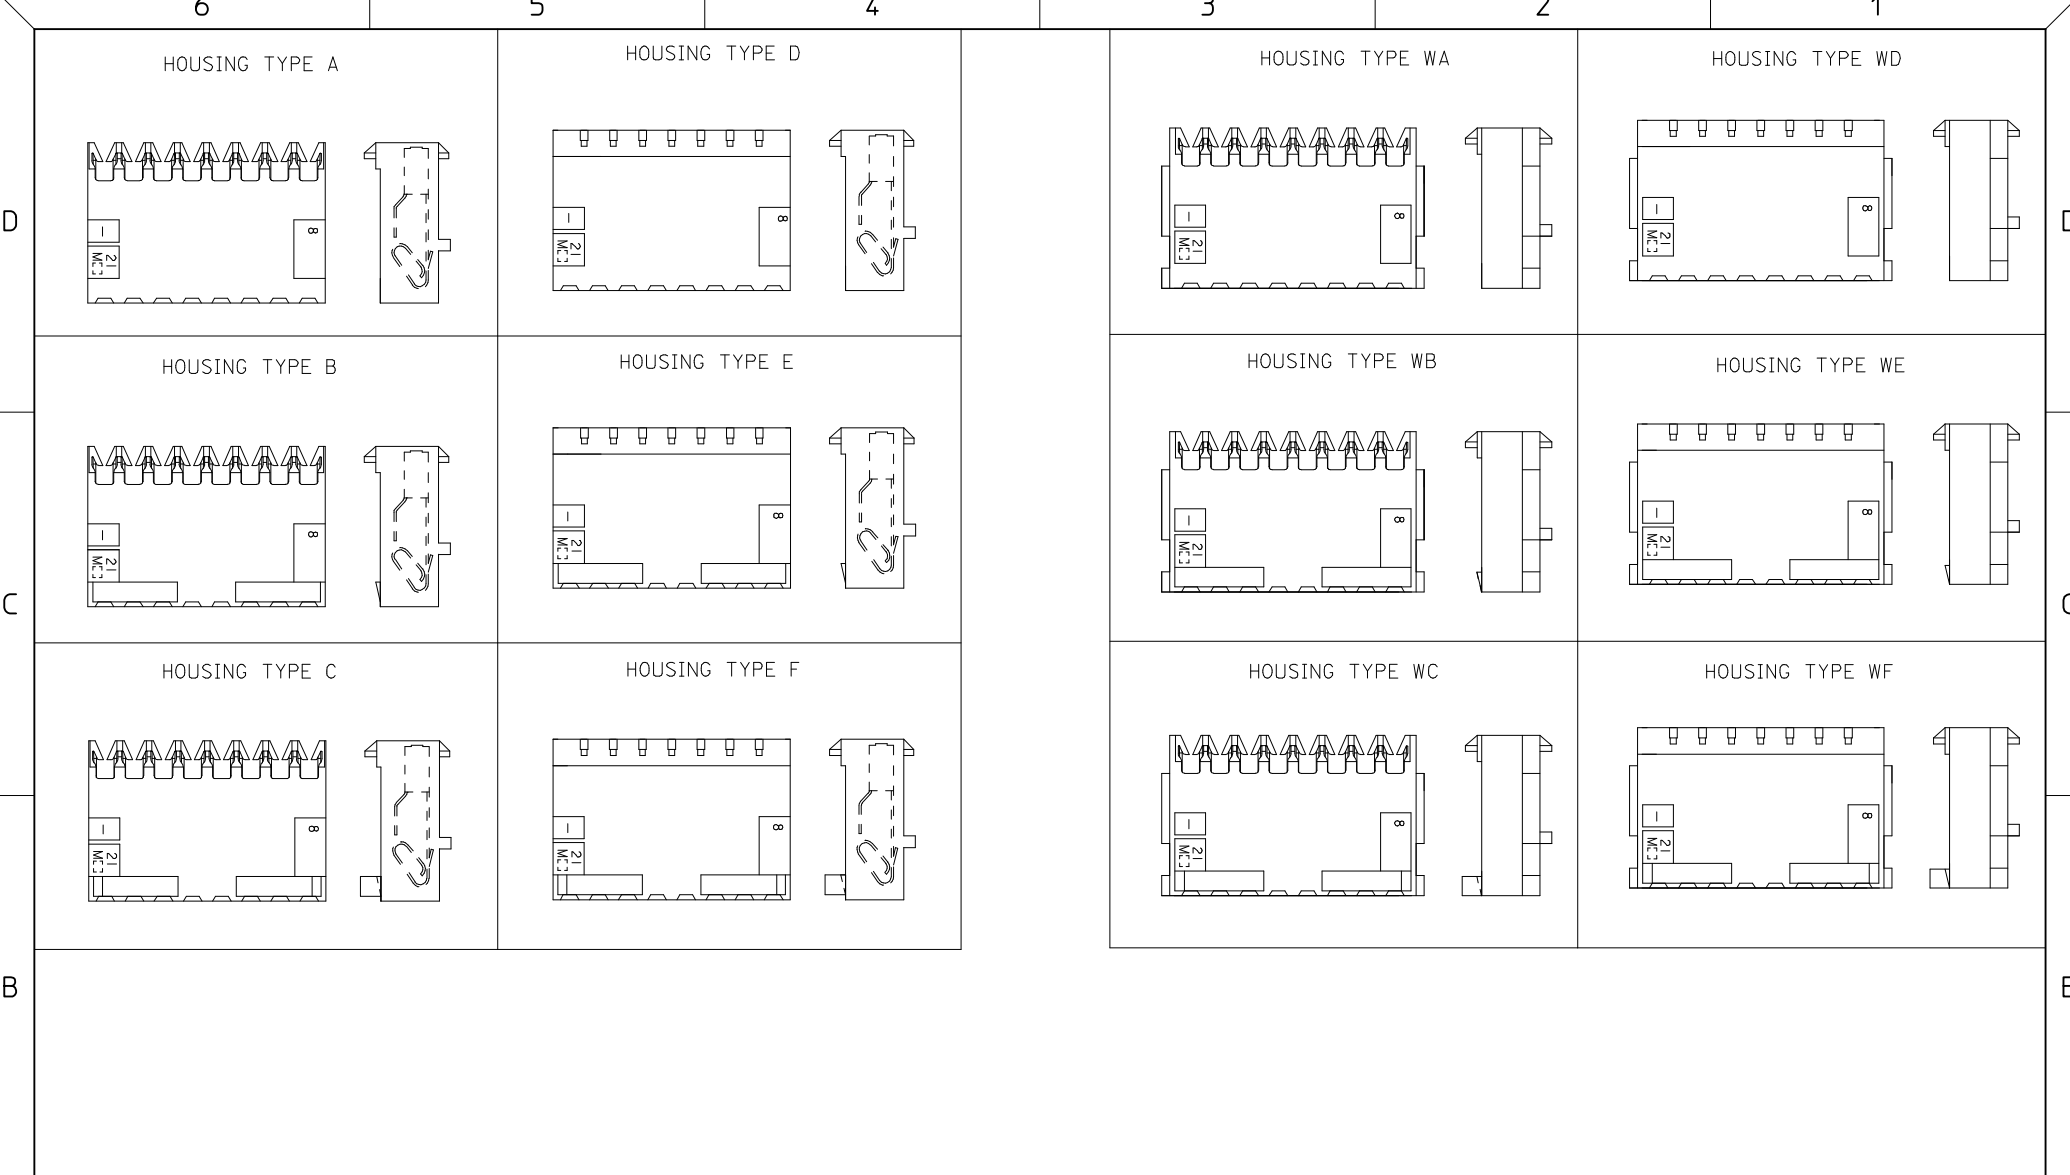

FACTORY I.D.
EC NO: UCP2009-2029
DRWN:MKIPPER 2009/02/25
CHKD:SSOUSEK 2009/02/25
APPR:FSMITH 2009/02/26
REV
AZ7

QUALITY SYMBOLS

=0
=0

GENERAL TOLERANCES (UNLESS SPECIFIED)	
	mm INCH
4 PLACES	± --- ± ---
3 PLACES	± --- ± ---
2 PLACES	± --- ± ---
1 PLACE	± --- ± ---
ANGULAR ±1/2°	
DRAFT WHERE APPLICABLE MUST REMAIN WITHIN DIMENSIONS	

DIMENSION STYLE	
MM/IN	
DRAWN BY	DATE
SAMIEC	2004/04/13
CHECKED BY	DATE
SAMIEC	2004/04/13
APPROVED BY	DATE
MARGULIS	2004/04/13
MATERIAL NO.	
SEE CHART	

SCALE	DESIGN UNITS	THIRD ANGLE PROJECTION
---	INCH	
TITLE		
KK 100 IDT CONNECTOR ASSEMBLY		
MOLEX INCORPORATED		
DOCUMENT NO.	SHEET NO.	
SD-7720-001	2 OF *	
THIS DRAWING CONTAINS INFORMATION THAT IS PROPRIETARY TO MOLEX INCORPORATED AND SHOULD NOT BE USED WITHOUT WRITTEN PERMISSION