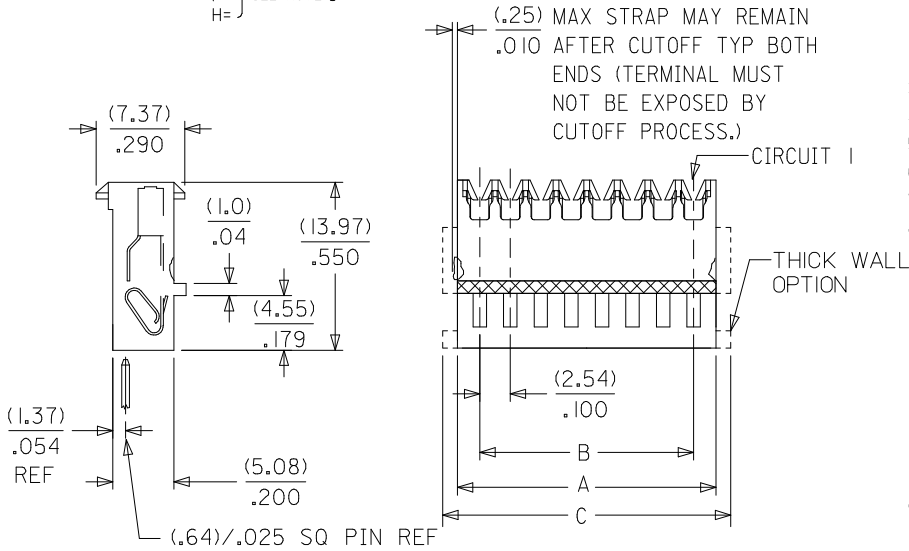

NOTES

- MATERIAL: UNFILLED NYLON, UL94V-2, MOLDED MATERIAL (CLEAR)
- FINISH:
 - (102) OVERALL TIN: (0.00508)/(0.00200 MIN OVER (0.00254)/(0.00100 MIN COPPER.
 - (208) SELECT GOLD: (0.00038)/(0.00015 MIN, * SELECT TIN: (0.00254)/(0.00100 MIN, OVERALL NICKEL UNDERPLATE: (0.00127)/(0.00050 MIN.
 - (228) SELECT GOLD: (0.00076)/(0.00030 MIN, * SELECT TIN: (0.00254)/(0.00100 MIN, OVERALL NICKEL UNDERPLATE: (0.00127)/(0.00050 MIN.
 - (501) OVERALL GOLD: (0.00051)/(0.00020 MIN OVER (0.00076)/(0.00030 MIN NICKEL
 - (502) OVERALL GOLD: (0.00051)/(0.00020 MIN OVER (0.00127)/(0.00050 MIN NICKEL.
 - (503) OVERALL GOLD: (0.00076)/(0.00030 MIN OVER (0.00127)/(0.00050 MIN NICKEL.
 - (P909) OVERALL TIN: (0.00254)/(0.00100 MIN. *THE PRIMARY SHIPPING CARTON WILL BE LABELED COMPLIANT TO RoHS DIRECTIVE 2002/95/EC AND ELV ANNEX II OF DIRECTIVE 2000/53/EC*. CARTONS WITHOUT THIS LABEL MAY CONTAIN PRODUCT WITH TIN/LEAD PLATINGS.
- PRODUCT SPECIFICATION: PS-7720-001
- PACKAGING: BULK PK-7720-001 SEE CHART
- THESE HOUSINGS ARE FOR USE WITH SINGLE 22 AWG WIRE TERMINATION ONLY
- COLOR STRIPE TO RUN LENGTH OF RIB AS SHOWN (SEE CHART FOR COLOR)
- SEE APPLICATION SPEC SMES-7720-0002 FOR ADDITIONAL INFORMATION.
- WIRE SPECIFICATIONS: SEE SMES-7720-0002 (INSUL. DIA (1.52)/(0.060 MAX)
 - SLOT SIZE A FOR USE WITH: 26 AWG SOLID, STRANDED TINNED
 - SLOT SIZE H FOR USE WITH: 28 AWG SOLID, STRANDED TINNED, AND STRANDED TOPCOAT
 - SLOT SIZE F FOR USE WITH: 24 AWG SOLID, STRANDED TINNED, AND STRANDED TOPCOAT
 - SLOT SIZE E FOR USE WITH: 22 AWG STRANDED TINNED
- THIS PART CONFORMS TO CLASS B REQUIREMENTS OF COSMETIC SPECIFICATION PS-45499-002.