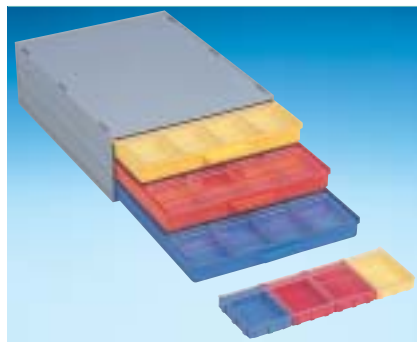

SMD CABINETS WITH CHIP CONTAINERS

Art. No. **144 SMD-Boxen N1**
fitting exactly into **A 1-4/16-6-10**
Inside Dimensions 340 x 250 x 22

Art. No. SMD cabinet **A 1-4 Bunt 144**
Cabinet with 3 drawers incl.
3 x 144 = 432 pcs

Art. No. SMD cabinet **A 1-4 ESD 144**
Cabinet with 3 drawers incl.
3 x 144 = 432 pcs

Art. No. **72 SMD-Boxen N2**
fitting exactly into **A 1-4/16-6-10**
Inside Dimensions 340 x 250 x 22

Art. No. SMD cabinet **A 1-4 Bunt 72**
Cabinet with 3 drawers incl.
3 x 72 = 216 pcs

Art. No. SMD cabinet **A 1-4 ESD 72**
Cabinet with 3 drawers incl.
3 x 72 = 216 pcs

Art. No. **36 SMD-Boxen N3**
fitting exactly into **A 1-4/16-6-10**
Inside Dimensions 340 x 250 x 22

Art. No. SMD cabinet **A 1-4 Bunt 36**
Cabinet with 3 drawers incl.
3 x 36 = 108 pcs

Art. No. SMD cabinet **A 1-4 ESD 36**
Cabinet with 3 drawers incl.
3 x 36 = 108 pcs

Art. No. **16 SMD-Boxen N4**
fitting exactly into **A 1-4/16-6-10**
Inside Dimensions 340 x 250 x 22

Art. No. SMD cabinet **A 1-4 Bunt 16**
Cabinet with 3 drawers incl.
3 x 16 = 48 pcs