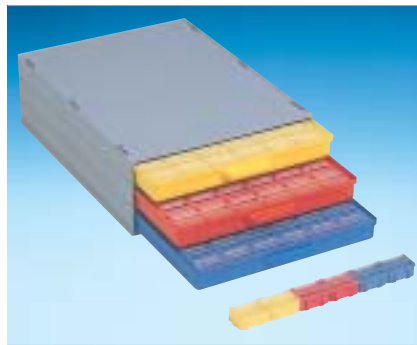

SMD CABINETS WITH CHIP CONTAINERS

Art. No. **144 SMD-Boxen N1**
fitting exactly into **A 1-4/16-6-10**
Inside Dimensions 340 x 250 x 22

Art. No. SMD cabinet **A 1-4 Bunt 144**
Cabinet with 3 drawers incl.
3 x 144 = 432 pcs

Art. No. SMD cabinet **A 1-4 ESD 144**
Cabinet with 3 drawers incl.
3 x 144 = 432 pcs

Art. No. **72 SMD-Boxen N2**
fitting exactly into **A 1-4/16-6-10**
Inside Dimensions 340 x 250 x 22

Art. No. SMD cabinet **A 1-4 Bunt 72**
Cabinet with 3 drawers incl.
3 x 72 = 216 pcs

Art. No. SMD cabinet **A 1-4 ESD 72**
Cabinet with 3 drawers incl.
3 x 72 = 216 pcs

Art. No. **36 SMD-Boxen N3**
fitting exactly into **A 1-4/16-6-10**
Inside Dimensions 340 x 250 x 22

Art. No. SMD cabinet **A 1-4 Bunt 36**
Cabinet with 3 drawers incl.
3 x 36 = 108 pcs