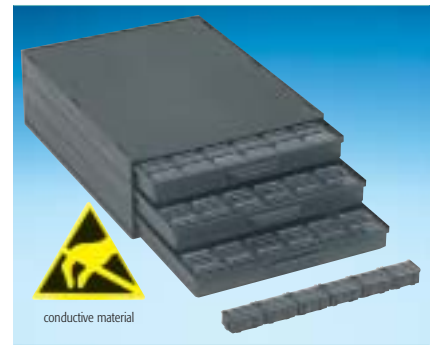

SMD CABINETS WITH CHIP CONTAINERS

Art. No. **144 SMD-Boxen N1**
fitting exactly into **A 1-4/16-6-10**
Inside Dimensions 340 x 250 x 22

Art. No. SMD cabinet **A 1-4 Bunt 144**
Cabinet with 3 drawers incl.
3 x 144 = 432 pcs

Art. No. SMD cabinet **A 1-4 ESD 144**
Cabinet with 3 drawers incl.
3 x 144 = 432 pcs

Art. No. **72 SMD-Boxen N2**
fitting exactly into **A 1-4/16-6-10**
Inside Dimensions 340 x 250 x 22

Art. No. SMD cabinet **A 1-4 Bunt 72**
Cabinet with 3 drawers incl.
3 x 72 = 216 pcs