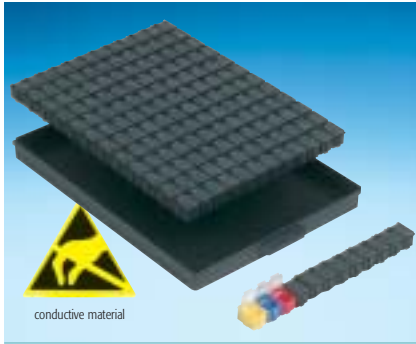

SMD CABINETS WITH CHIP CONTAINERS

Art. No. **144 SMD-Boxen N1**
fitting exactly into **A 1-4/16-6-10**
Inside Dimensions 340 x 250 x 22

Art. No. SMD cabinet **A 1-4 Bunt 144**
Cabinet with 3 drawers incl.
3 x 144 = 432 pcs

Art. No. SMD cabinet **A 1-4 ESD 144**
Cabinet with 3 drawers incl.
3 x 144 = 432 pcs

Art. No. **72 SMD-Boxen N2**
fitting exactly into **A 1-4/16-6-10**
Inside Dimensions 340 x 250 x 22

Art. No. SMD cabinet **A 1-4 Bunt 72**
Cabinet with 3 drawers incl.
3 x 72 = 216 pcs