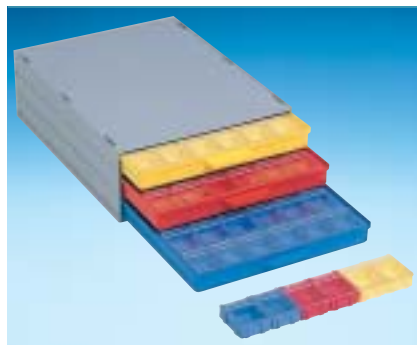

SMD CABINETS WITH CHIP CONTAINERS

Art. No. **144 SMD-Boxen N1**
fitting exactly into **A 1-4/16-6-10**
Inside Dimensions 340 x 250 x 22

Art. No. SMD cabinet **A 1-4 Bunt 144**
Cabinet with 3 drawers incl.
3 x 144 = 432 pcs

Art. No. SMD cabinet **A 1-4 ESD 144**
Cabinet with 3 drawers incl.
3 x 144 = 432 pcs

Art. No. **72 SMD-Boxen N2**
fitting exactly into **A 1-4/16-6-10**
Inside Dimensions 340 x 250 x 22

Art. No. SMD cabinet **A 1-4 Bunt 72**
Cabinet with 3 drawers incl.
3 x 72 = 216 pcs

Art. No. SMD cabinet **A 1-4 ESD 72**
Cabinet with 3 drawers incl.
3 x 72 = 216 pcs

Art. No. **36 SMD-Boxen N3**
fitting exactly into **A 1-4/16-6-10**
Inside Dimensions 340 x 250 x 22

Art. No. SMD cabinet **A 1-4 Bunt 36**
Cabinet with 3 drawers incl.
3 x 36 = 108 pcs