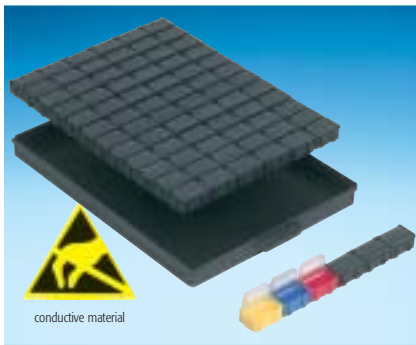

SMD CABINETS WITH CHIP CONTAINERS

Art. No. **144 SMD-Boxen N1**
fitting exactly into **A 1-4/16-6-10**
Inside Dimensions 340 x 250 x 22

Art. No. SMD cabinet **A 1-4 Bunt 144**
Cabinet with 3 drawers incl.
3 x 144 = 432 pcs

Art. No. SMD cabinet **A 1-4 ESD 144**
Cabinet with 3 drawers incl.
3 x 144 = 432 pcs

Art. No. **72 SMD-Boxen N2**
fitting exactly into **A 1-4/16-6-10**
Inside Dimensions 340 x 250 x 22

Art. No. SMD cabinet **A 1-4 Bunt 72**
Cabinet with 3 drawers incl.
3 x 72 = 216 pcs