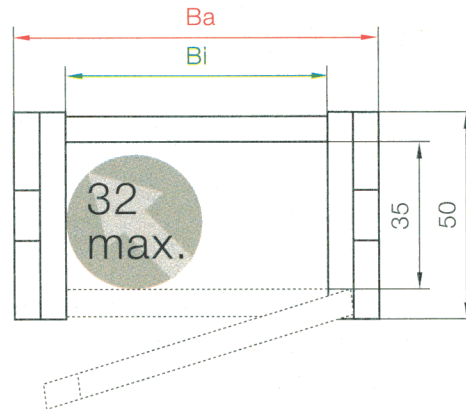

Order Example

26.10.100.0

Standard color
0 = Black

- Other colors
- ▶ Design, Page 1.62

Series 26 Energy Chain® (non snap-open)

Part No.		Bi	Ba	Bending Radii
26.05.	Radius	50	66	63 75 100 125 150
26.07.	Radius	75	91	175 200 250
26.10.	Radius	100	116	
26.12.	Radius	125	141	
26.15.	Radius	150	166	These bending radii can be combined with every chain width!
26.17.	Radius	175	194	
26.20.	Radius	200	219	

Supplement part no. with required radius
for example 26.10.100.0

Series 27i Energy Chain® (snap-open along inner radius)

Part No.		Bi	Ba	Bending Radii
27i.05.	Radius	50	66	63 75 100 125 150
27i.07.	Radius	75	91	175 200 250
27i.10.	Radius	100	116	
27i.12.	Radius	125	141	
27i.15.	Radius	150	166	These bending radii can be combined with every chain width!
27i.17.	Radius	175	194	
27i.20.	Radius	200	219	

Supplement part no. with required radius
for example 27i.10.100.0