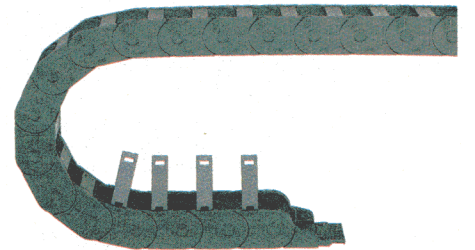

Order Example

26.10.100.0

Standard color
0 = Black

- Other colors
- ▶ Design, Page 1.62

Series 26 Energy Chain® (non snap-open)

Part No.		Bi	Ba	Bending Radii
26.05.	Radius	50	66	63 75 100 125 150
26.07.	Radius	75	91	175 200 250
26.10.	Radius	100	116	
26.12.	Radius	125	141	
26.15.	Radius	150	166	These bending radii can be combined with every chain width!
26.17.	Radius	175	194	
26.20.	Radius	200	219	

Supplement part no. with required radius
for example 26.10.100.0

Series 27i Energy Chain® (snap-open along inner radius)

Part No.		Bi	Ba	Bending Radii
27i.05.	Radius	50	66	63 75 100 125 150
27i.07.	Radius	75	91	175 200 250
27i.10.	Radius	100	116	
27i.12.	Radius	125	141	
27i.15.	Radius	150	166	These bending radii can be combined with every chain width!
27i.17.	Radius	175	194	
27i.20.	Radius	200	219	

Supplement part no. with required radius
for example 27i.10.100.0