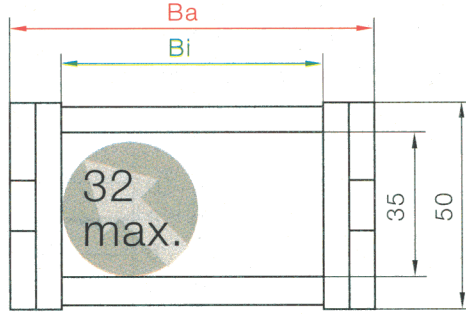

Order Example

26.10.100.0

Standard color
0 = Black

- Other colors
- ▶ Design, Page 1.62

Series 26 Energy Chain® (non snap-open)

Part No.		Bi	Ba	Bending Radii
26.05.	Radius	50	66	63 75 100 125 150
26.07.	Radius	75	91	175 200 250
26.10.	Radius	100	116	
26.12.	Radius	125	141	
26.15.	Radius	150	166	These bending radii can be combined with every chain width!
26.17.	Radius	175	194	
26.20.	Radius	200	219	

Supplement part no. with required radius
for example 26.10.100.0

Series 27i Energy Chain® (snap-open along inner radius)

Part No.		Bi	Ba	Bending Radii
27i.05.	Radius	50	66	63 75 100 125 150
27i.07.	Radius	75	91	175 200 250
27i.10.	Radius	100	116	
27i.12.	Radius	125	141	
27i.15.	Radius	150	166	These bending radii can be combined with every chain width!
27i.17.	Radius	175	194	
27i.20.	Radius	200	219	

Supplement part no. with required radius
for example 27i.10.100.0